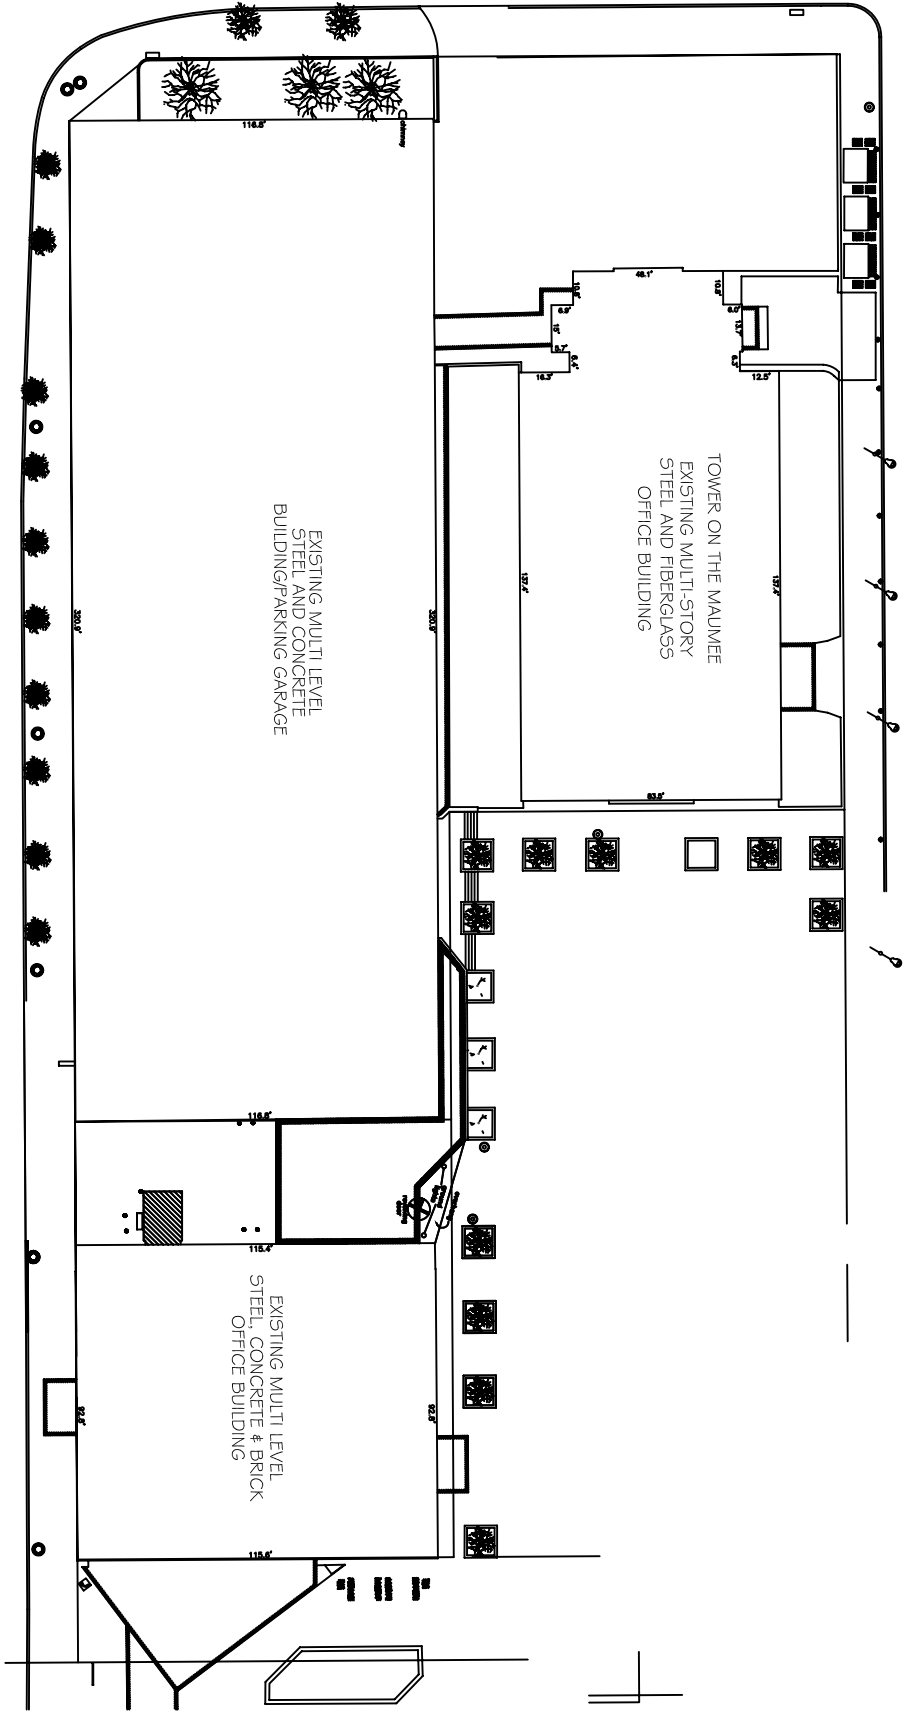

Jefferson Avenue

St. Claire Street

Summit Street

Madison Avenue

Tower on the Maumee Site Plan

SCALE: NONE

Tower on the Maumee	
200 Saint Claire Street Toldeo, OH 43602	