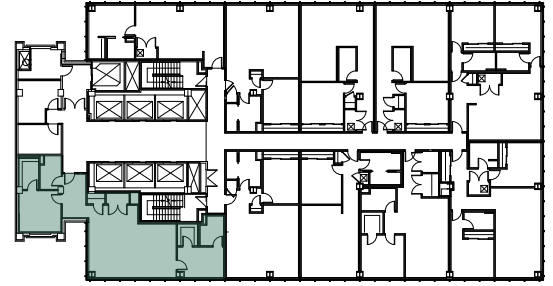

TOWER ON THE MAUMEE

200 N. ST. CLAIR ST., TOLEDO, OH

UNIT K

LEVELS 18-28

2 BED/2 BATH - 1265 SF