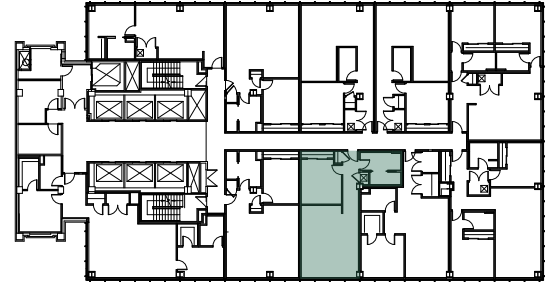

TOWER ON THE MAUMEE

200 N. ST. CLAIR ST., TOLEDO, OH

UNIT H

LEVELS 18-26

1 BED/1 BATH - 832 SF