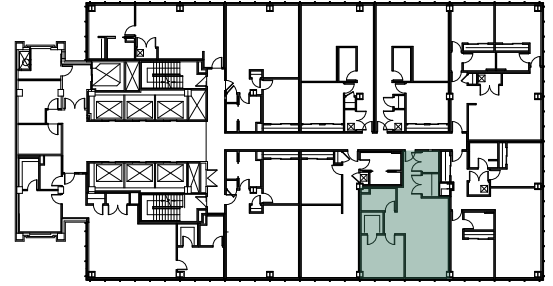

TOWER ON THE MAUMEE

200 N. ST. CLAIR ST., TOLEDO, OH

UNIT G

LEVELS 18, 20-26

1 BED/1 BATH - 869 SF