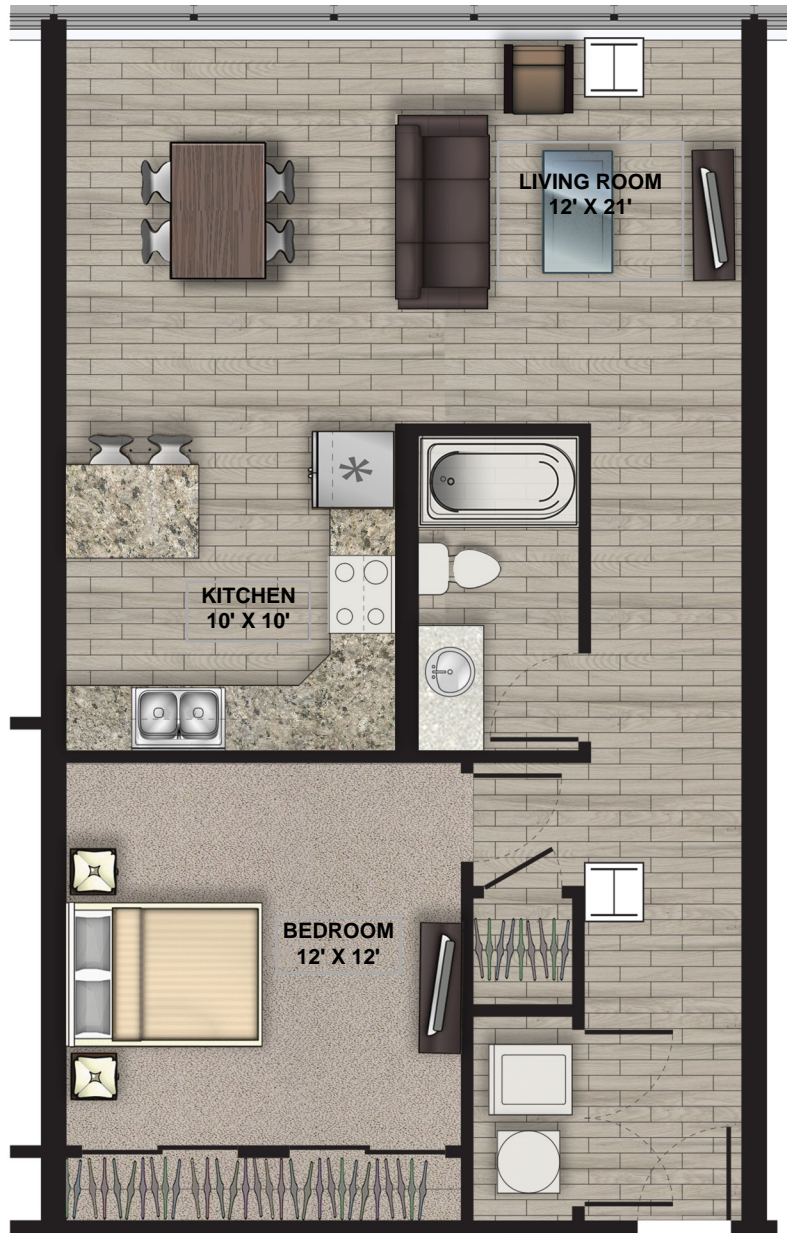

TOWER ON THE MAUMEE

200 N. ST. CLAIR ST., TOLEDO, OH

UNIT C

LEVELS 18-26

1 BED/1 BATH - 867 SF