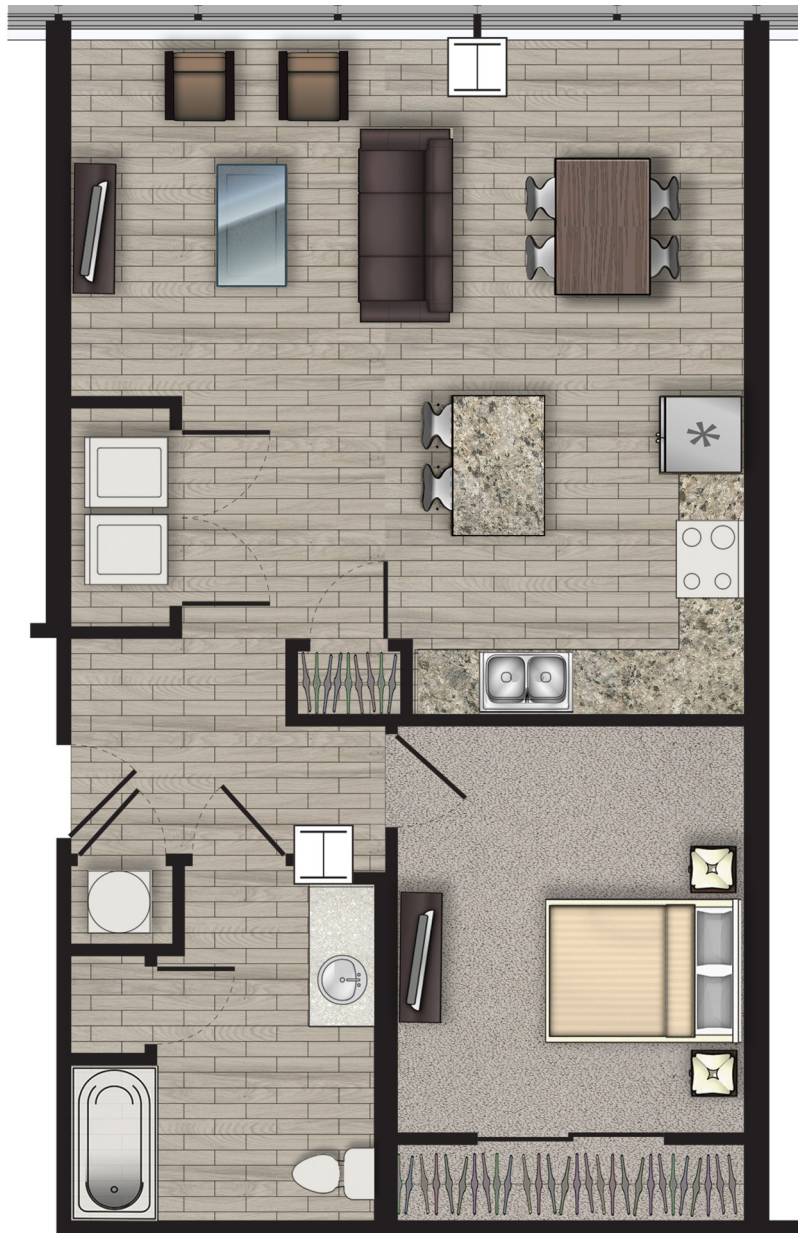

TOWER ON THE MAUMEE

200 N. ST. CLAIR ST., TOLEDO, OH

UNIT BA

LEVEL 22

1 BED/1 BATH - 864 SF