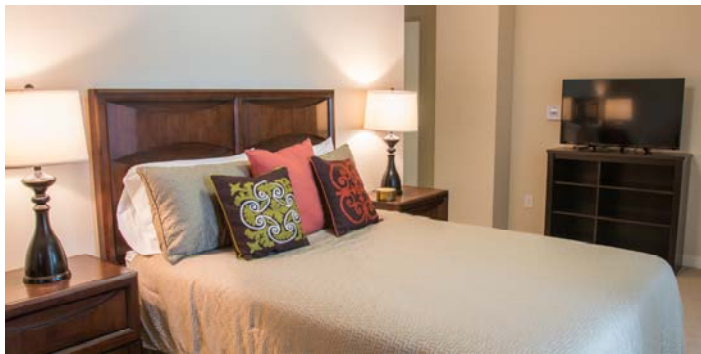

### All the comforts of home

This two bedroom, two and a half bath apartment features two floors and over 1,800 square feet of living space. Only minutes from casual and elegant dining options and walking distance to many entertainment and nightlife venues, this downtown location can't be beat. The Eyde Company offers luxury and simplicity in a package unique to the area. Call today for a tour.

**517-351-2480**

This unit features:

- Stainless steel appliances
  - Full size refrigerator with freezer drawer
  - Full size oven
  - Microwave
  - Dishwasher
- Washer and dryer in unit
- Fully furnished
  - All bedding and linens
  - Towels
- Keycard Access and dedicated Resident Elevator
- Two large outdoor spaces with balconies
- Utilities included
- Cable and Internet included