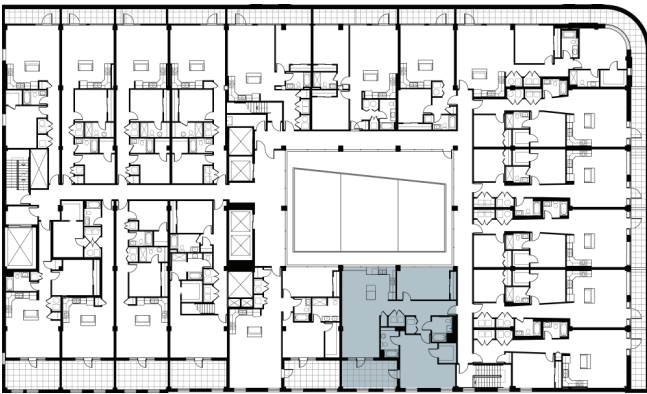

E Y D E

**KNAPP'S
CENTRE**

300 S. WASHINGTON SQUARE
LANSING, MICHIGAN 48933

585

2 Bdrm/2 Bath

Floor 1,426 sf
Patio 186 sf

RESIDENTIAL

5TH FLR