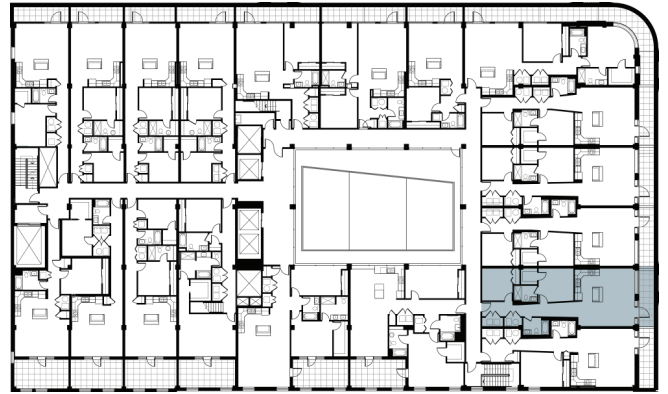

KNAPP'S CENTRE

300 S. WASHINGTON SQUARE
LANSING, MICHIGAN 48933

582

2 Bdrm/2 Bath

Floor 1,104 sf
Patio 105 sf

RESIDENTIAL

5TH FLR