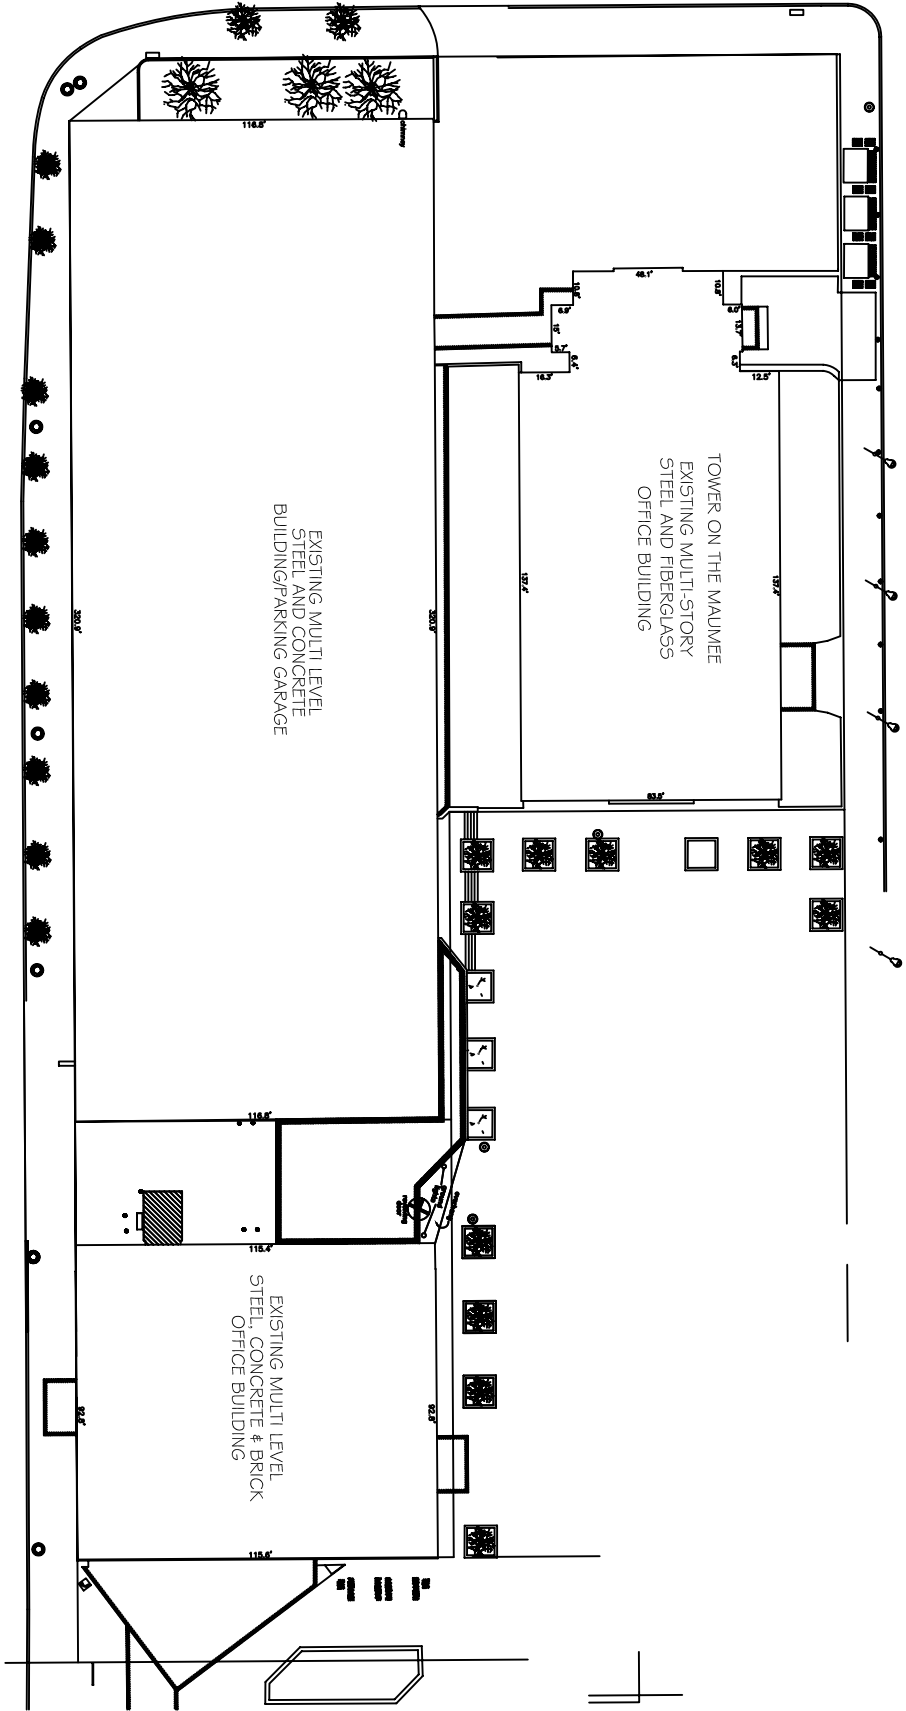

Jefferson Avenue

St. Claire Street

Summit Street

Madison Avenue

Tower on the Maumee Site Plan

SCALE: NONE

<h2>Tower on the Maumee</h2>	
200 Saint Claire Street Toldeo, OH 43602	