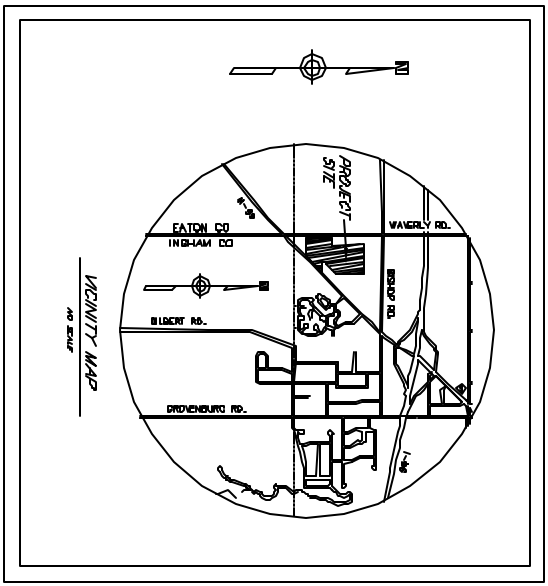

LOT 3 SITE PLAN

SCALE: NONE

Waverly Commerce Park Lot 3

2556 Alamo Dr.
Lansing, MI 48911