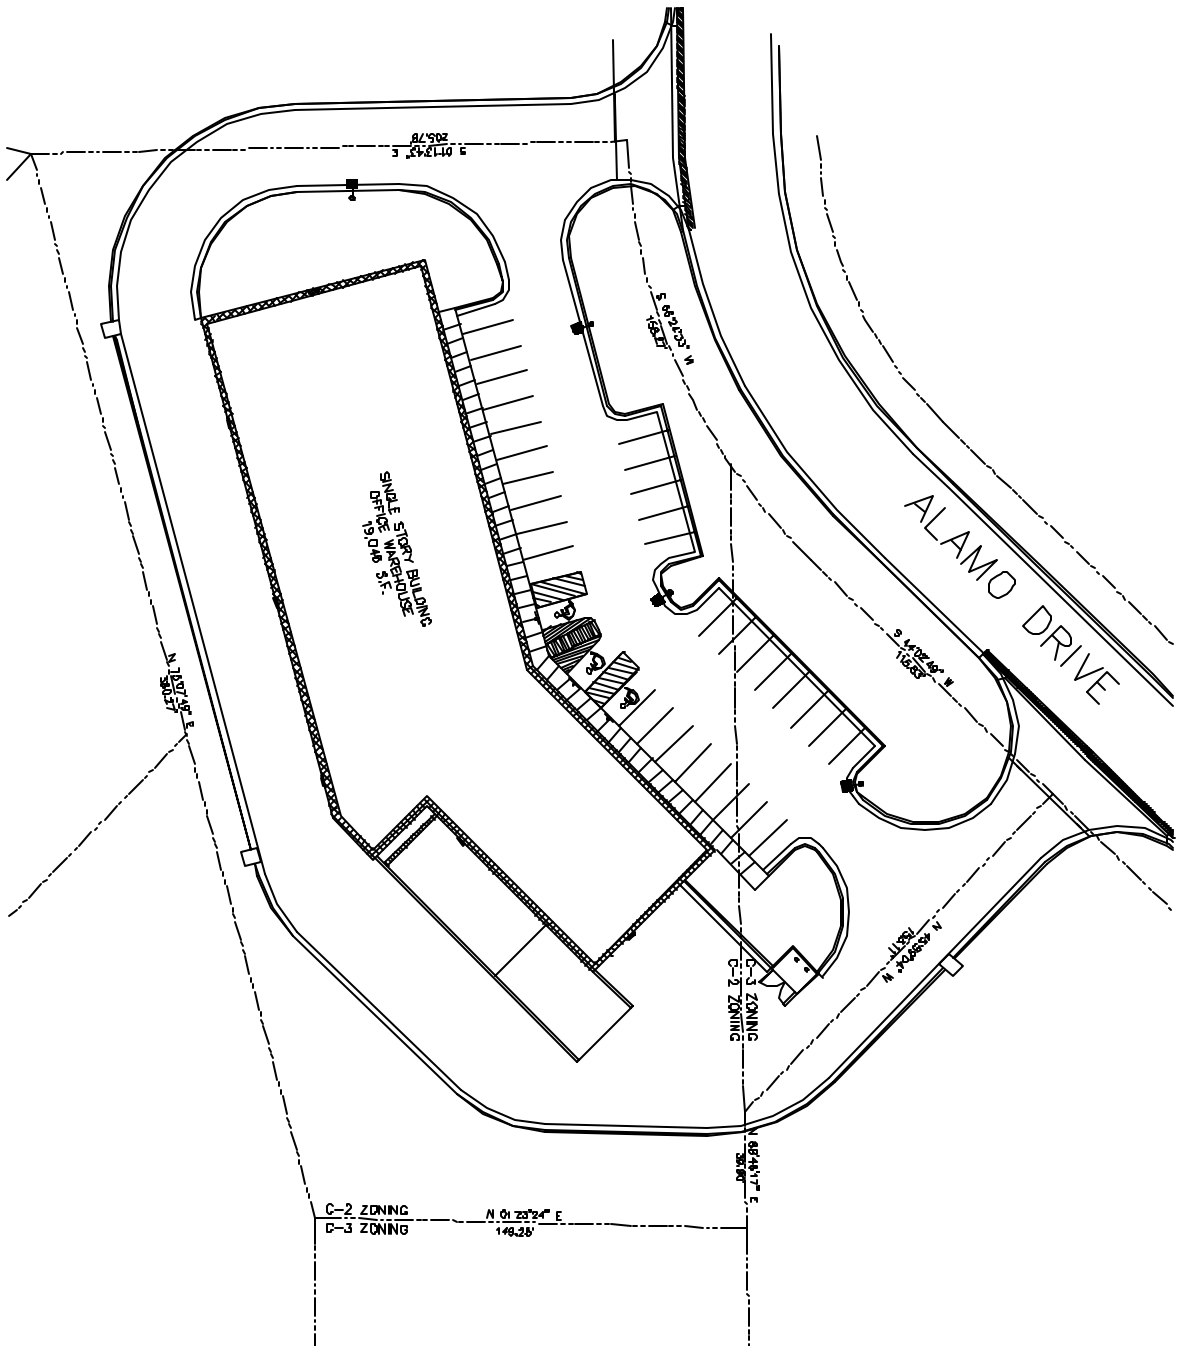

LOT 3 SITE PLAN

SCALE: NONE

Waverly Commerce Park Lot 3

2556 Alamo Dr.
Lansing, MI 48911