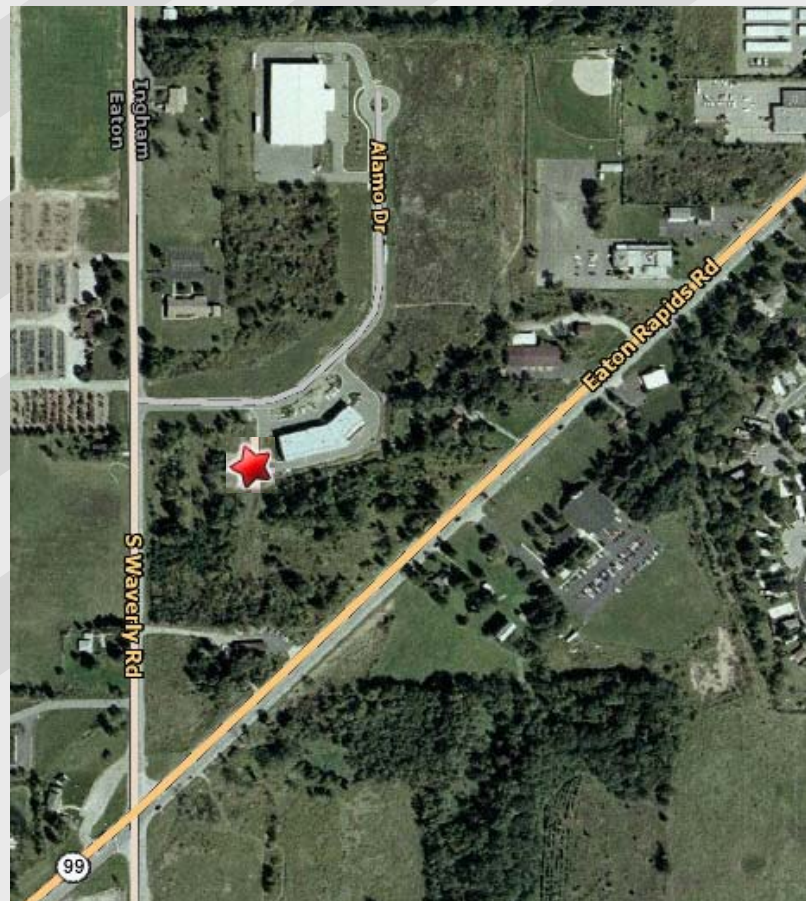

## Waverly Warehouse

## Lansing, Michigan

- Located on Alamo Drive near the intersection of M-99 and S. Waverly Road
- Conveniently located just south of the I-96/M-99 interchange
- 2003 Traffic Count for M-99/Eaton Rapids Road is 14,800