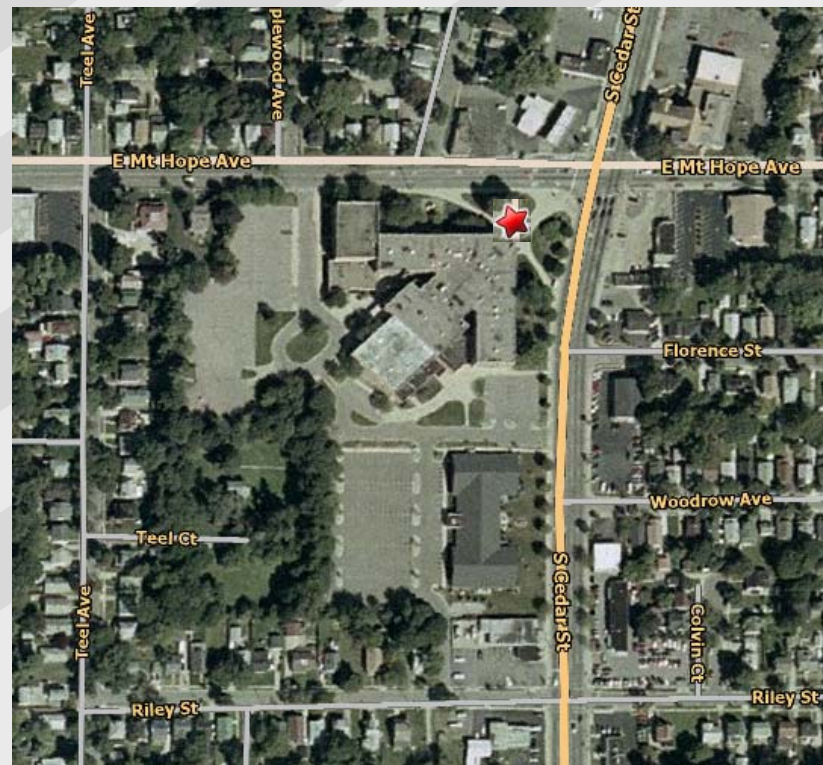

## Lansing, Michigan

- Located at the corner of S. Cedar Street and Mt. Hope Avenue
- Located close to Downtown Lansing, Lansing Community College, Davenport University, Cooley Law School and I-496
- 2003 Traffic Count for Cedar Street and Mount Hope Avenue is 28,000