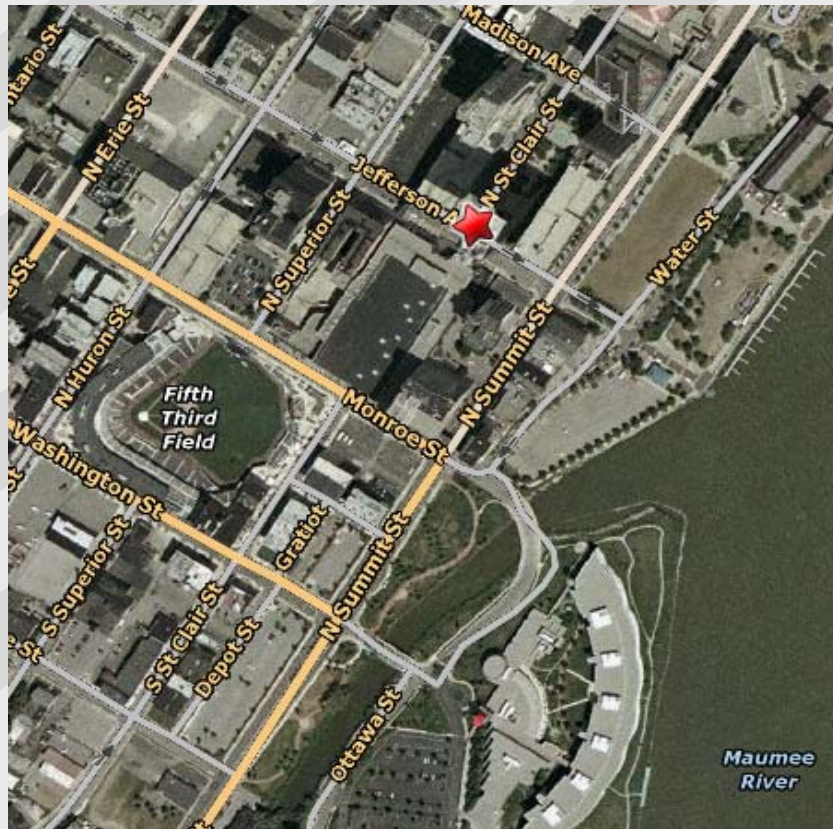

## Tower on the Maumee

Toledo, Ohio

- Located at 200 N. Saint Clair Street
- Located in Downtown Toledo, one block from the new Fifth Third Field and a short walk to the Maumee River
- 2003 traffic count for Jefferson Avenue and N. Saint Clair Street is 6,000