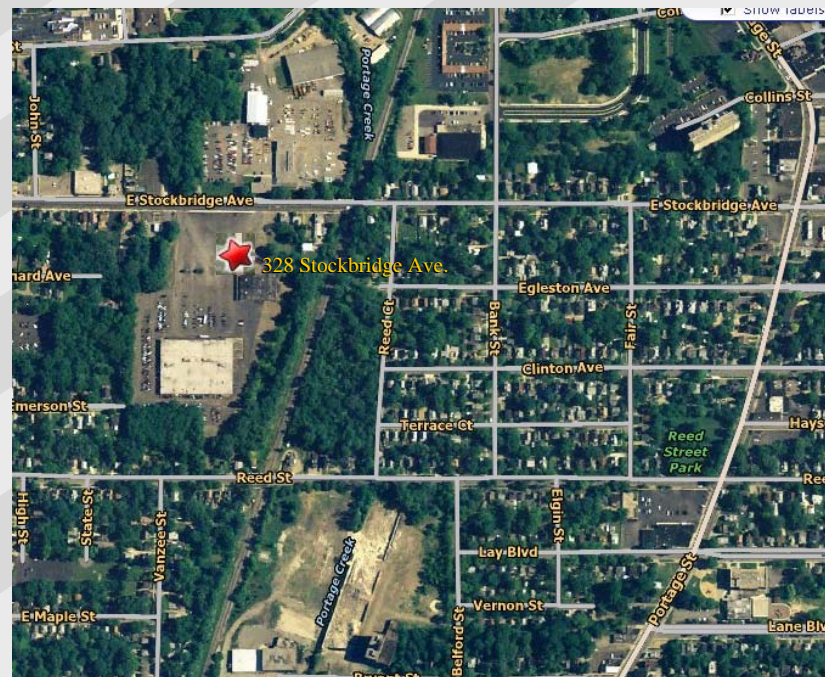

Commercial Lease Space Available

Stockbridge Office Building

Kalamazoo, Michigan

- Located on E. Stockbridge Avenue between Westnedge Ave. and Portage Street
- Located near Bronson Methodist Hospital
- Several suites available—will build to suit
- 2003 Traffic Count for S. Westnedge Avenue and Forest Ct. is 16,400