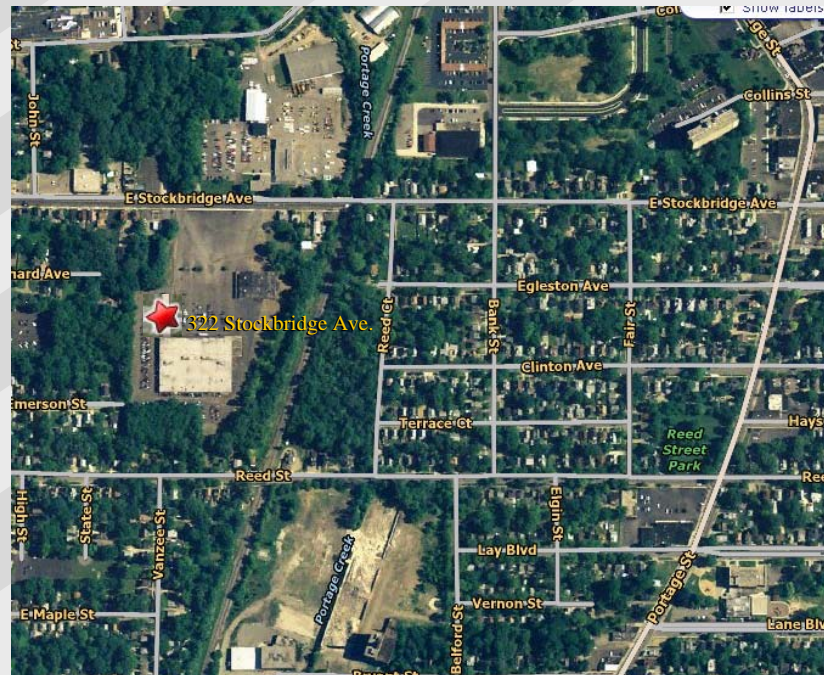

Commercial Lease Space Available

Stockbridge Office Building

Kalamazoo, Michigan

- Located on E. Stockbridge Avenue between Westnedge Ave. and Portage Street
- Located near Bronson Methodist Hospital
- Several suites available—will build to suit
- 2003 Traffic Count for S. Westnedge Avenue and Forest Ct. is 16,400