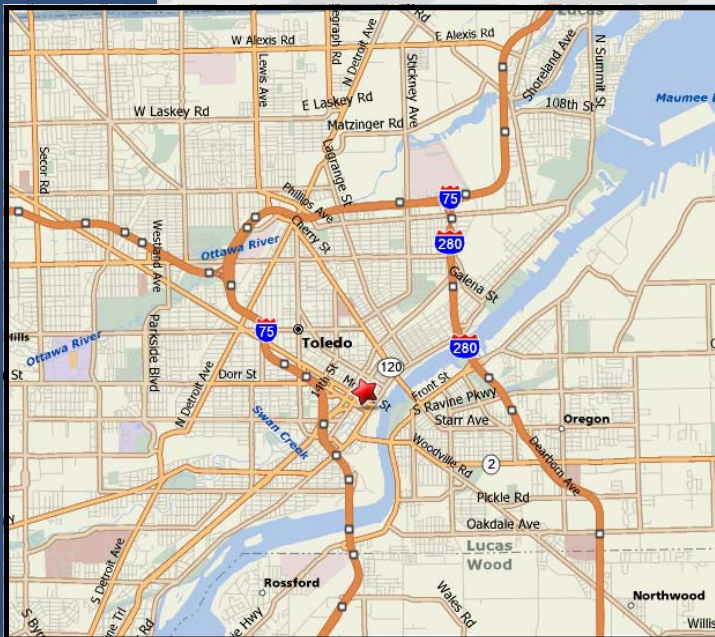

Commercial Lease Space Available

One Lake Erie

Toledo, Ohio

- Located at the corner of Jefferson Avenue and N. Huron Street, across from the new Lucas County Arena
- Located in Downtown Toledo, one block from the new Fifth Third Field and a short walk to the Maumee River
- 2002 Traffic Count for Jefferson Ave. and N. Huron Street is 6,900