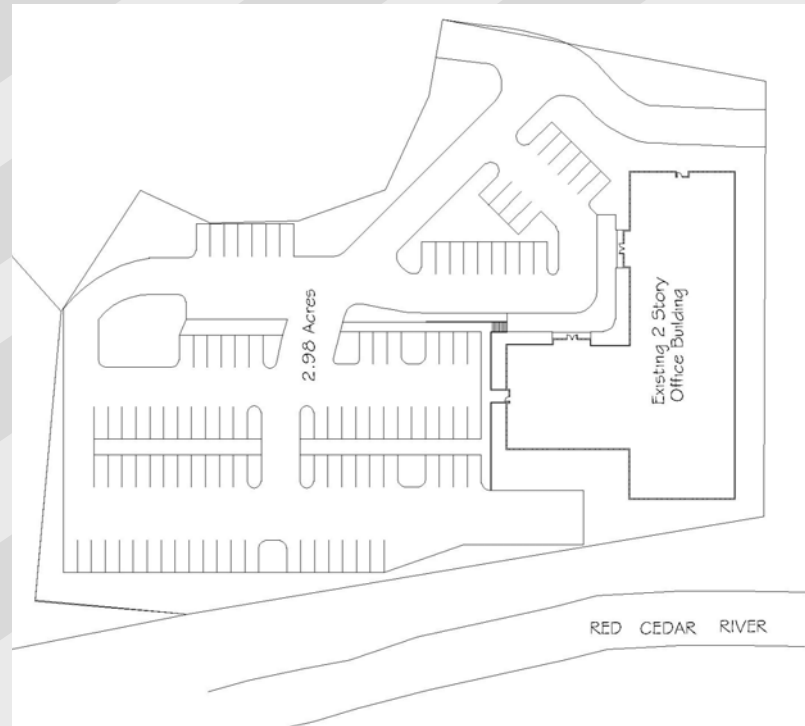

# Commercial Lease Space Available

## East Lansing, Michigan

- Located on Northwind Drive off Grand River Avenue
- Quiet secluded setting located along the Red Cedar River
- Located within walking distance of Michigan State University Campus
- 2003 Traffic Count for Grand River Avenue is 29,400