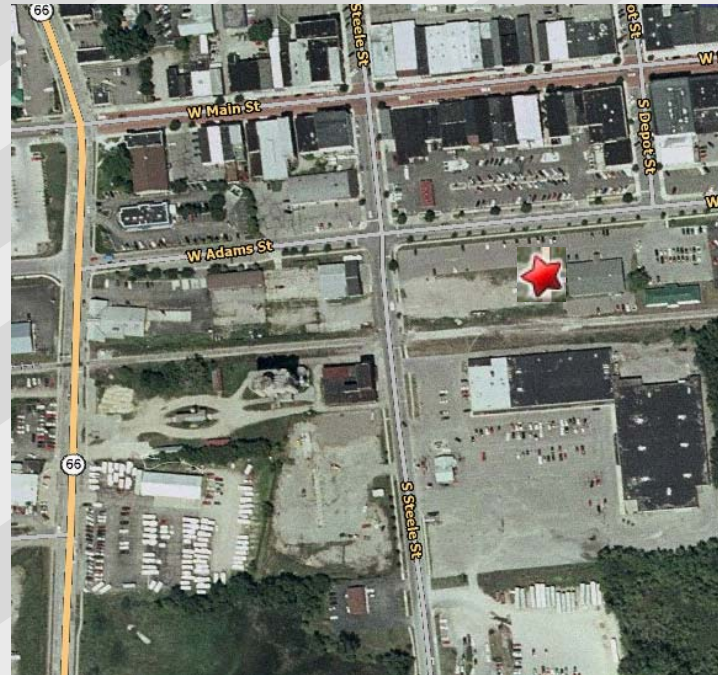

## MESC Building

## Ionia, Michigan

- Located on W. Adams Street, one block east of State Highway 66
- Near Downtown Ionia
- 2,635 SF suite available
- 2003 Traffic Count for State Highway 66 is 17,400

**EYDE COMPANY**  
4660 S. HAGADORN RD.  
STE. 660  
EAST LANSING, MI 48823  
(517) 351-2480  
1-800-442-3933