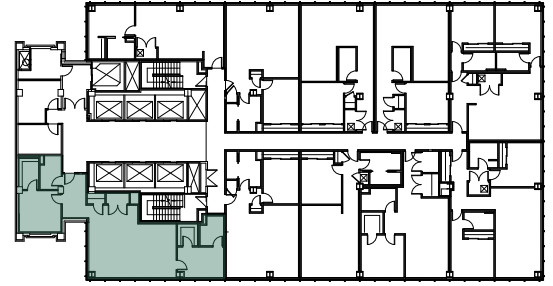

TOWER ON THE MAUMEE

200 N. ST. CLAIR ST., TOLEDO, OH

UNIT H

LEVELS 18-28

2 BED/2 BATH - 1265 SF