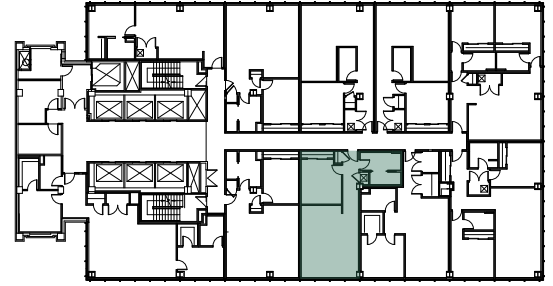

TOWER ON THE MAUMEE

200 N. ST. CLAIR ST., TOLEDO, OH

UNIT G

LEVELS 18-26

1 BED/1 BATH - 832 SF