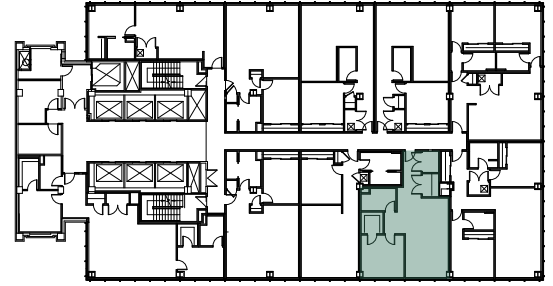

TOWER ON THE MAUMEE

200 N. ST. CLAIR ST., TOLEDO, OH

UNIT F

LEVELS 18-26

1 BED/1 BATH - 869 SF