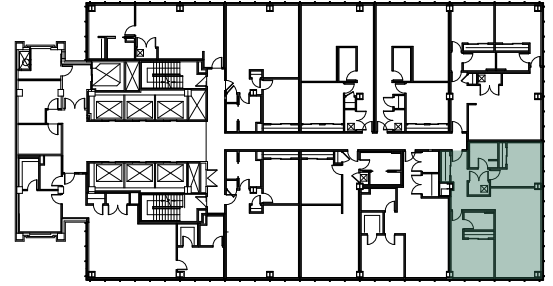

TOWER ON THE MAUMEE

200 N. ST. CLAIR ST., TOLEDO, OH

UNIT E

LEVELS 18-26

2 BED/2 BATH - 1174 SF