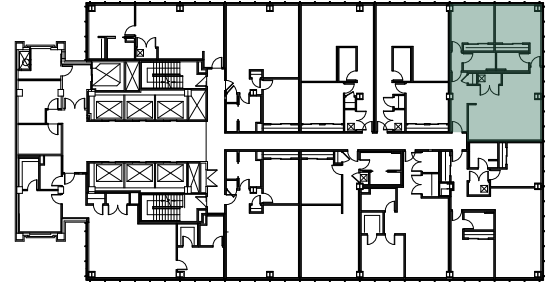

# TOWER ON THE MAUMEE

200 N. ST. CLAIR ST., TOLEDO, OH

## UNIT D

LEVELS 18-26

2 BED/2 BATH - 1146 SF