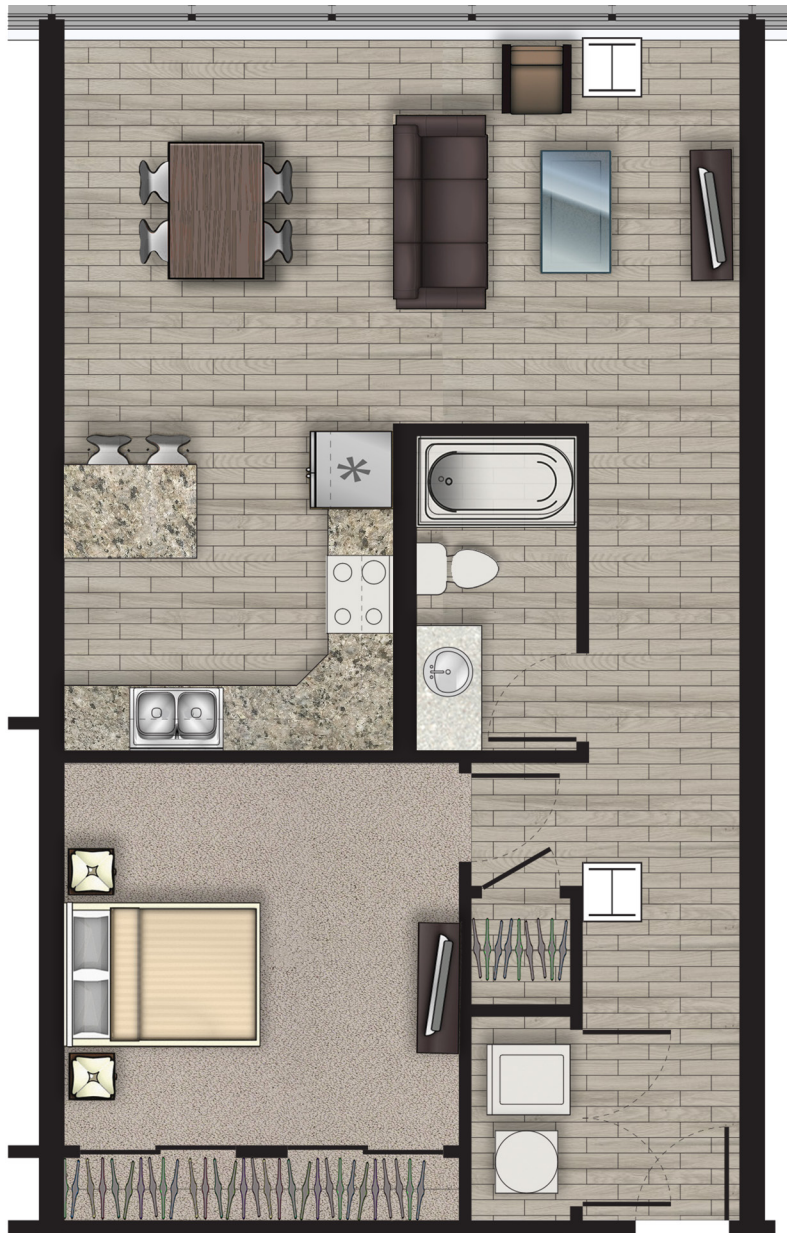

TOWER ON THE MAUMEE

200 N. ST. CLAIR ST., TOLEDO, OH

UNIT C

LEVELS 18-26

1 BED/1 BATH - 867 SF