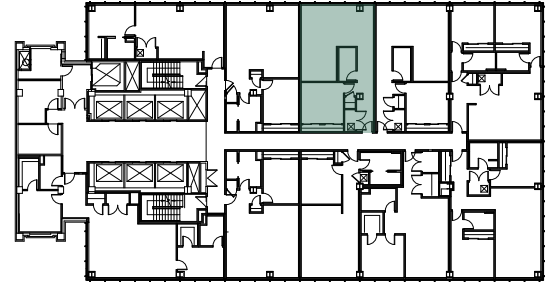

TOWER ON THE MAUMEE

200 N. ST. CLAIR ST., TOLEDO, OH

UNIT C

LEVELS 18-26

1 BED/1 BATH - 867 SF