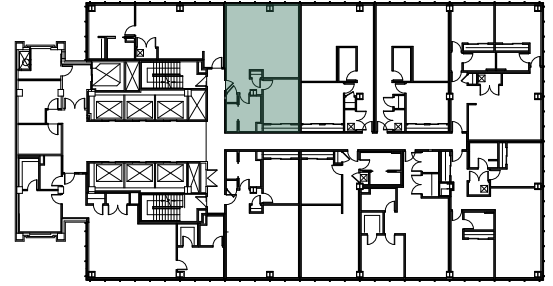

TOWER ON THE MAUMEE

200 N. ST. CLAIR ST., TOLEDO, OH

UNIT B

LEVELS 18-28

1 BED/1 BATH - 864 SF