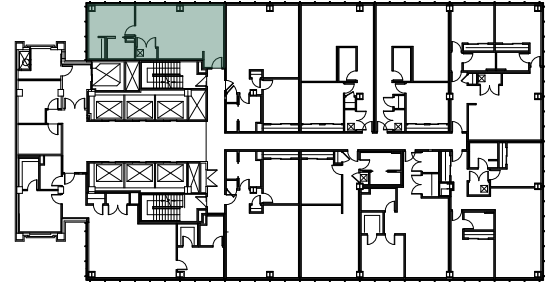

TOWER ON THE MAUMEE

200 N. ST. CLAIR ST., TOLEDO, OH

UNIT A

LEVELS 18-28

1 BED/1 BATH - 719 SF