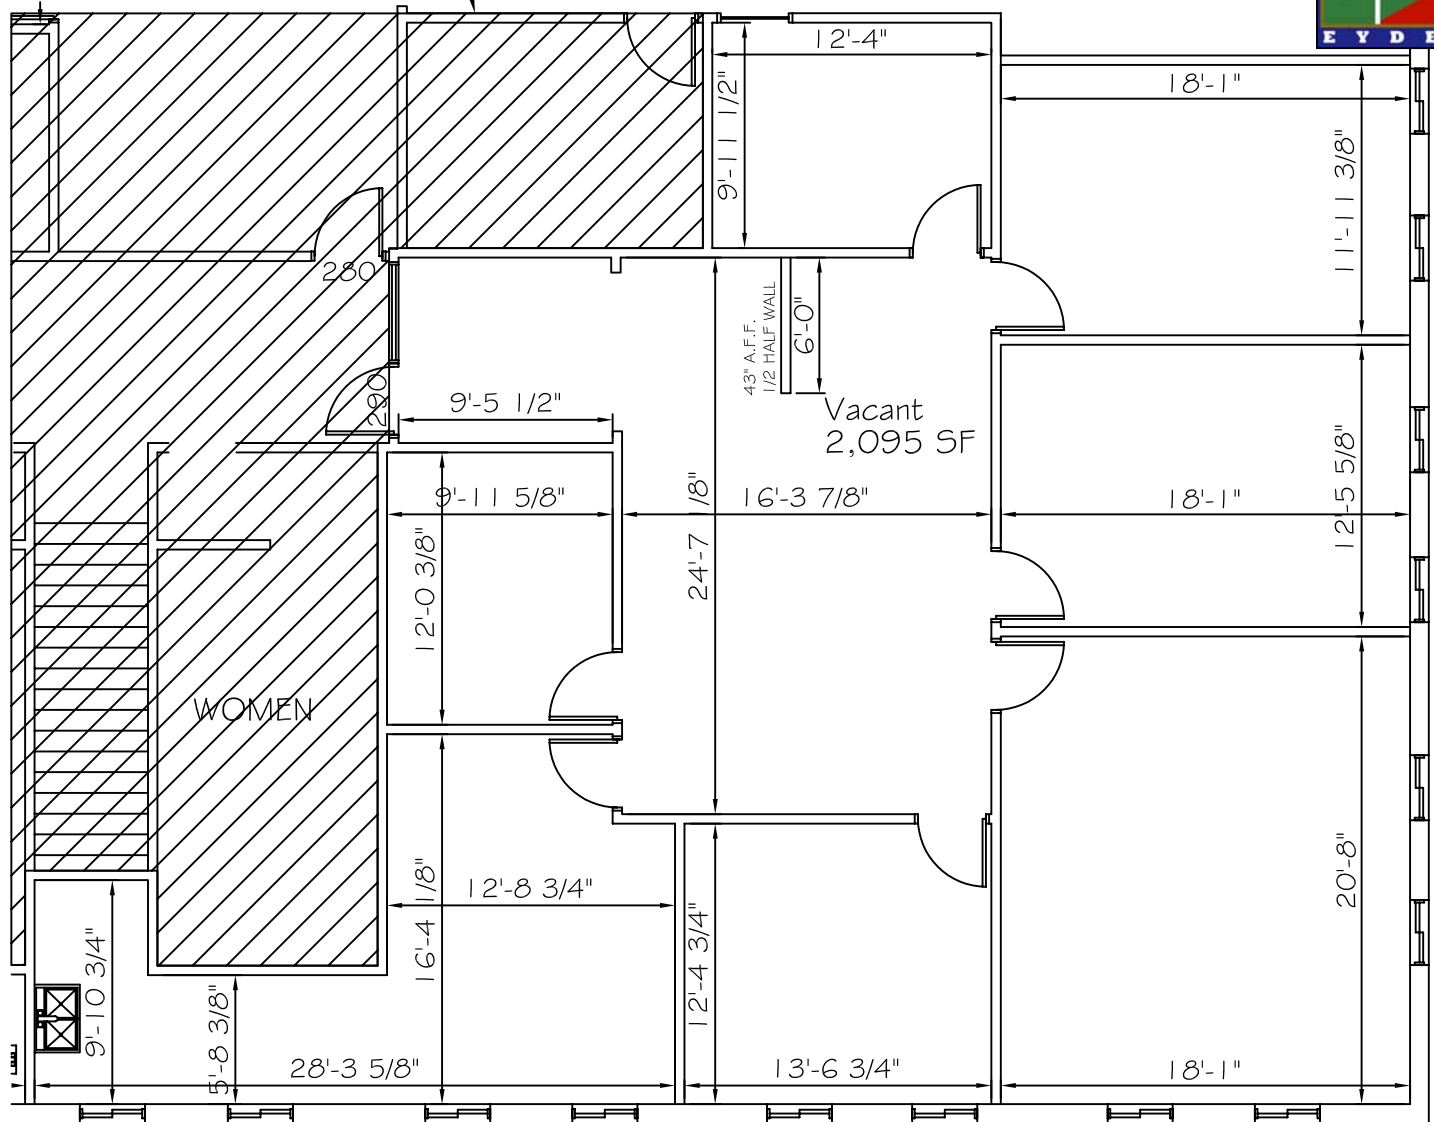

Hatched area not included in suite

Southwind Suite #290

SCALE: None

BUILDING KEY

SCALE: NO SCALE

Southwind Office Park

SUITE #290

913 W. Holmes Road

Lansing, MI 48910

USEABLE AREA: 2,095 SF*

RENTABLE AREA: 2,305 SF*

* Square feet measurements subject to change upon site measure