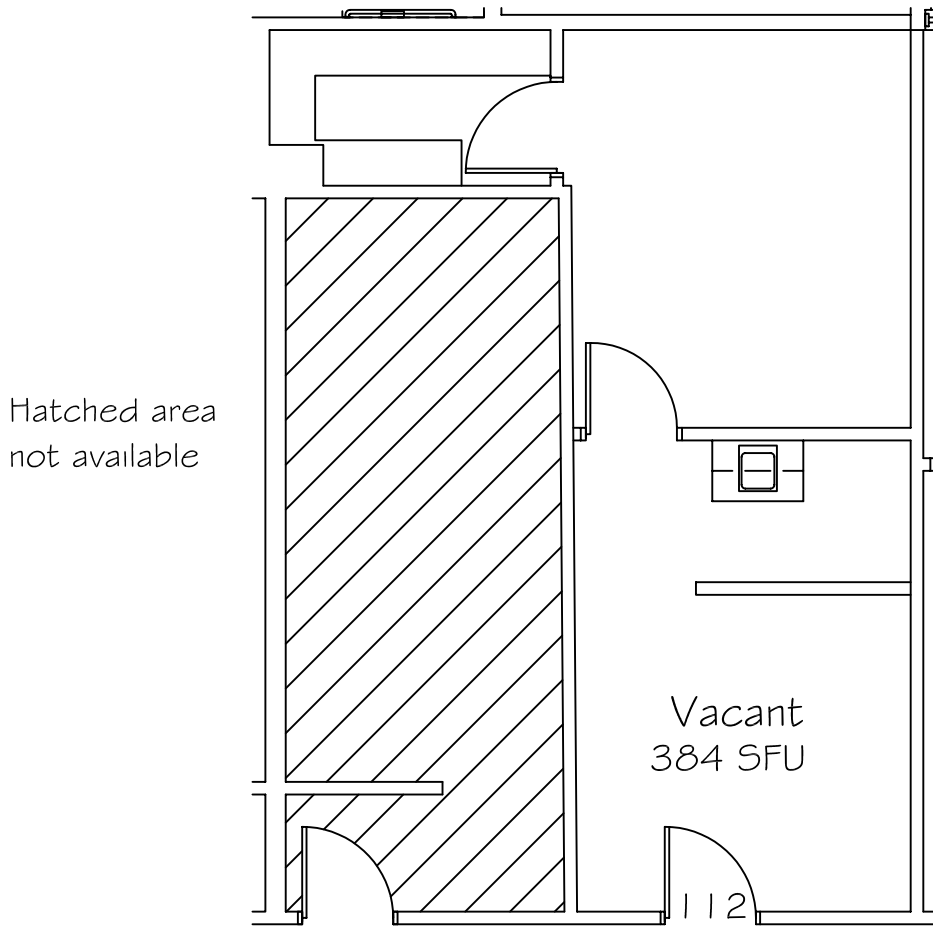

## Northwind Suite #112

SCALE: NONE

BUILDING KEY

SCALE: NO SCALE

Northwind
SUITE #112
2875 Northwind East Lansing, MI 48823
USEABLE AREA: 384 SF*
RENTABLE AREA: 423 SF*

\* Square feet measurements subject to change upon site measure