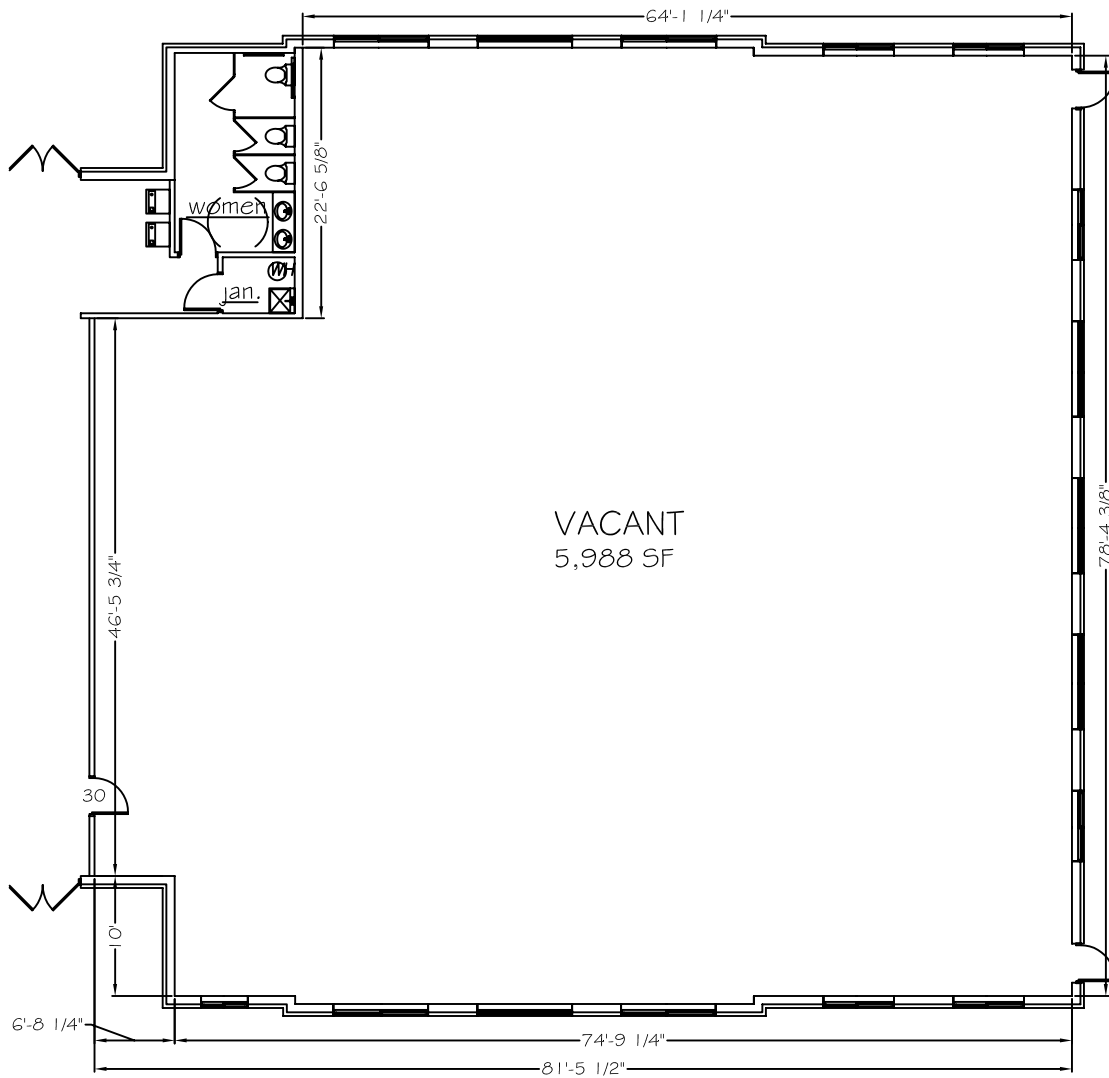

## 8158 Executive Court Suite #30

SCALE: 1/16" = 1'-0"

### BUILDING KEY

SCALE: NO SCALE

Marketplace Office Park

SUITE #30

8158 Executive Court

Lansing, MI 48917

USEABLE AREA: 5,988 SF\*

RENTABLE AREA: 6,587 SF\*

\* Square feet measurements subject to change upon site measure