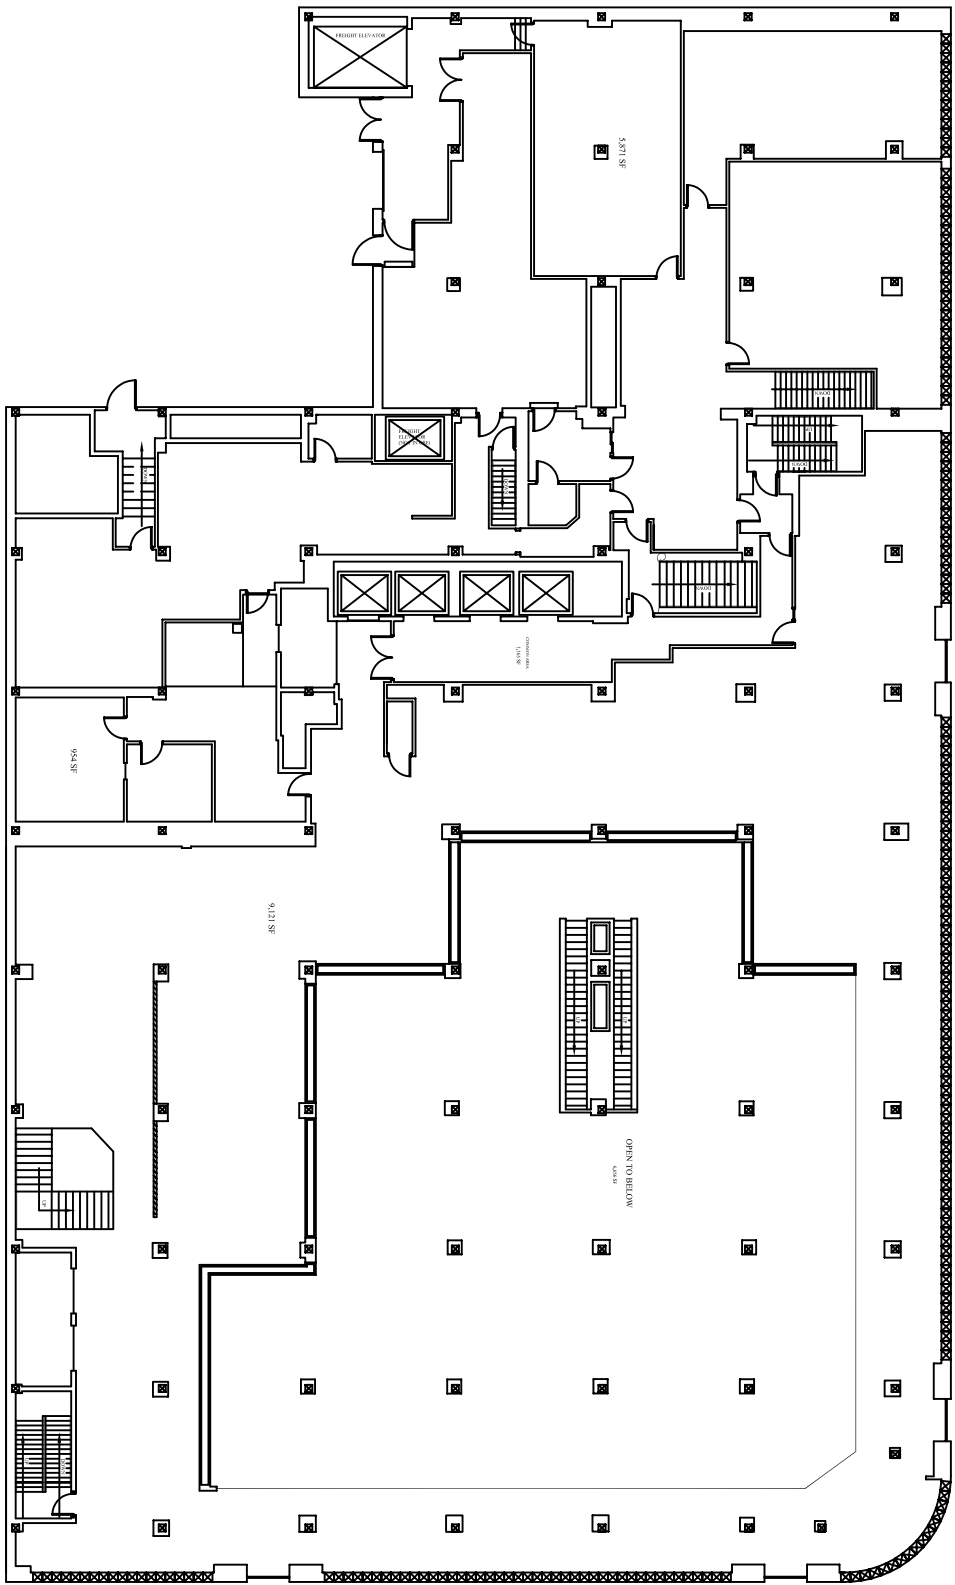

This is an Eyde Company Property - Contact us for more information - 517-351-2480

Knapp's Center Mezzanine

300 South Washington

Lansing, MI 48933

GROSS FLOOR AREA: 19,948 SF