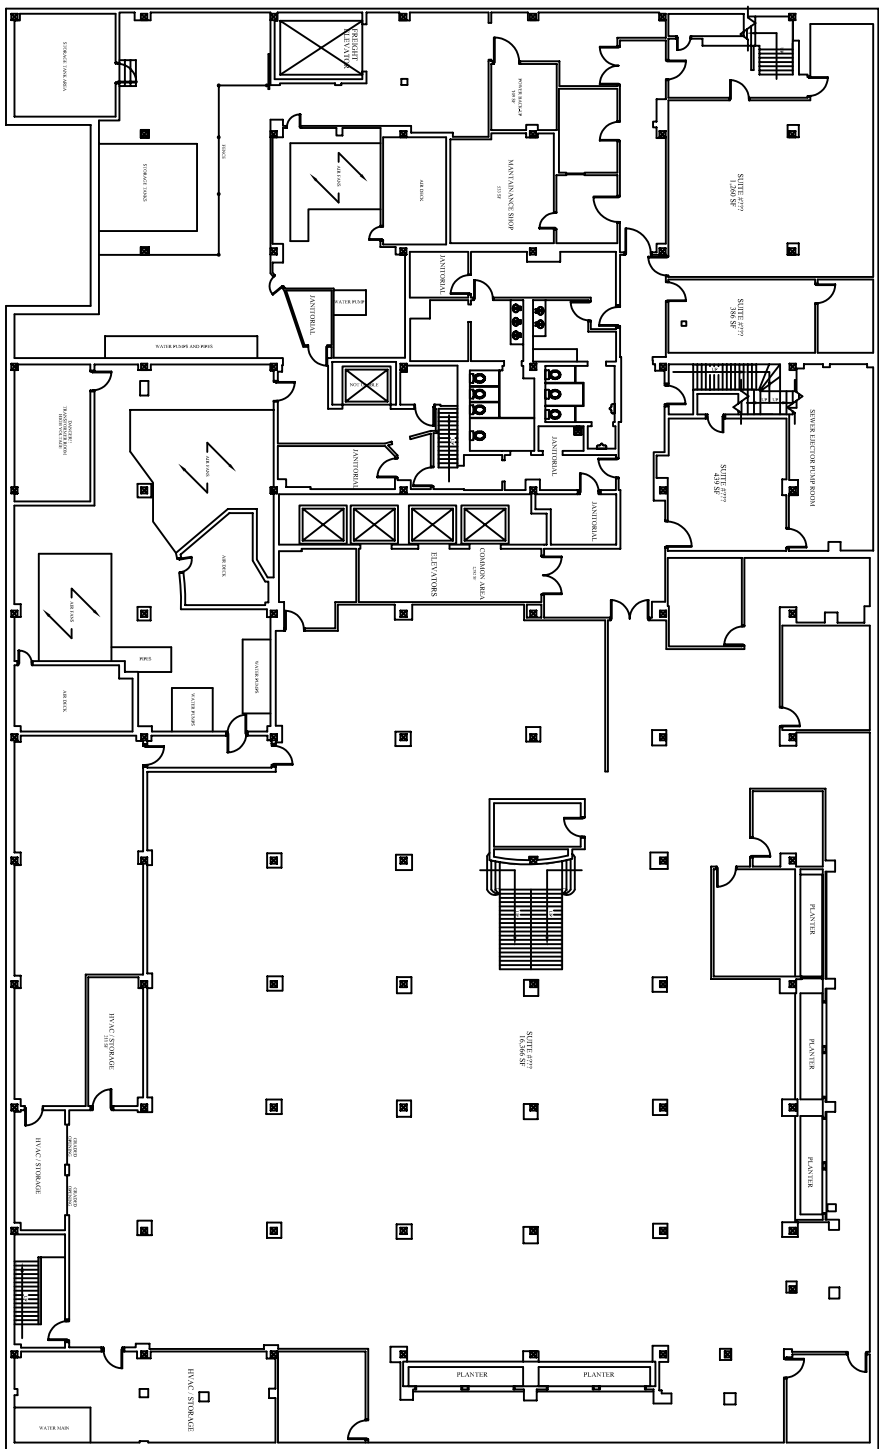

# Knapp's Center Basement

300 South Washington  
Lansing, MI 48933

GROSS FLOOR AREA: 31,386 SF