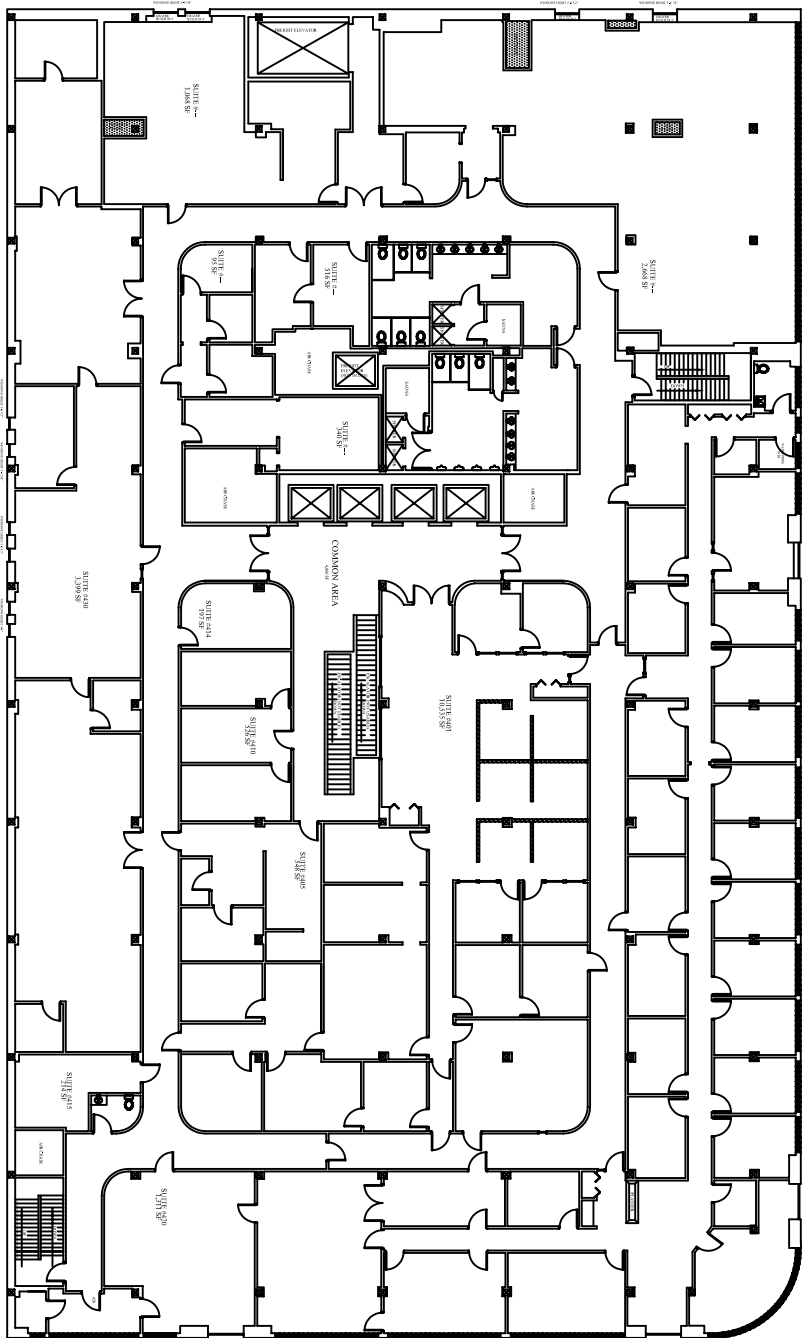

# Knapp's Center Fourth Floor

300 South Washington Lansing, MI 48933
GROSS FLOOR AREA: 29,238 SF