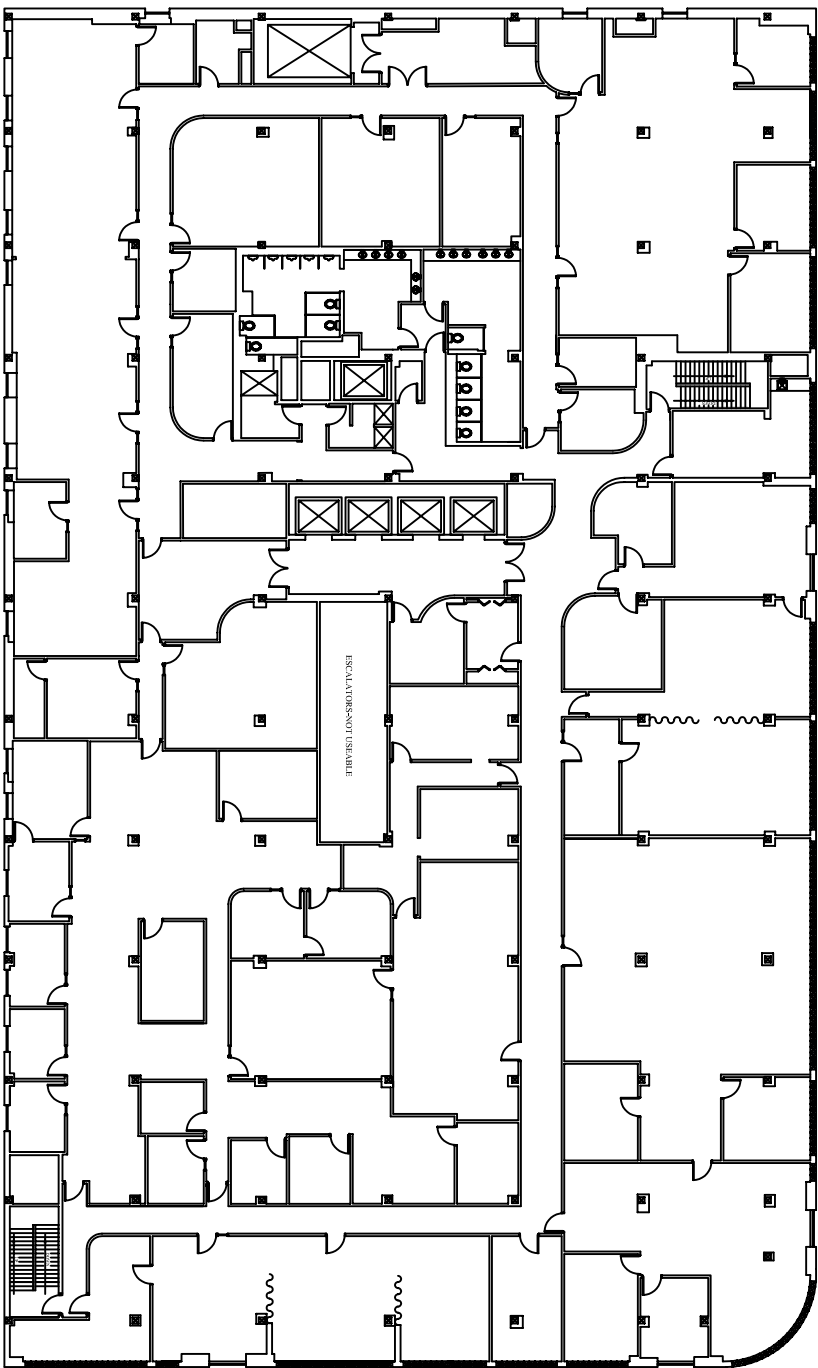

This is an Eyde Company Property - Contact us for more information - 517-351-2480

Knapp's Center Third Floor

300 South Washington

Lansing, MI 48933

GROSS FLOOR AREA: 29,238 SF