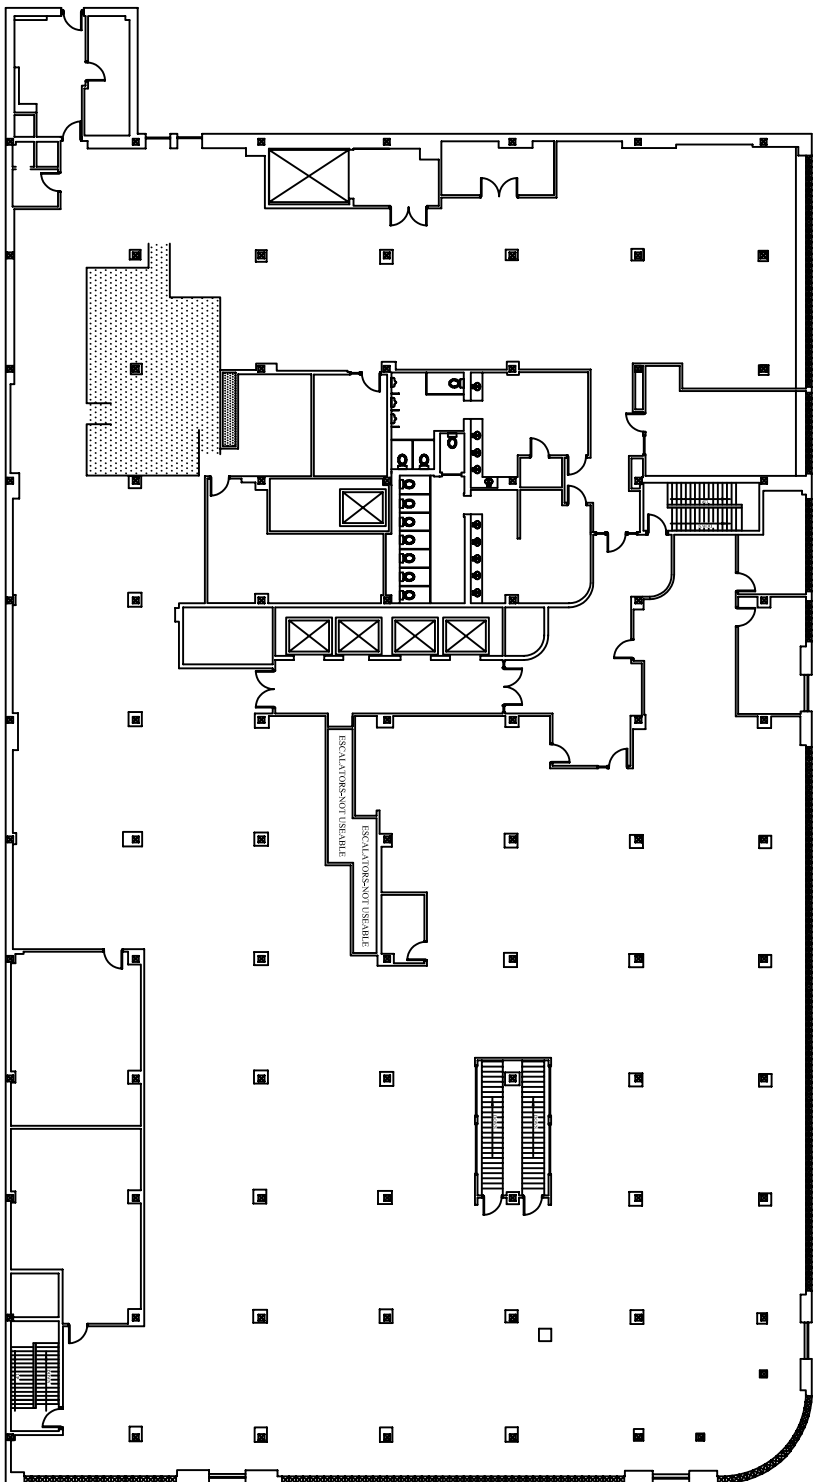

This is an Eyde Company Property - Contact us for more information - 517-351-2480

Knapp's Center Second Floor

300 South Washington Lansing, MI 48933
GROSS FLOOR AREA: 29,686 SF