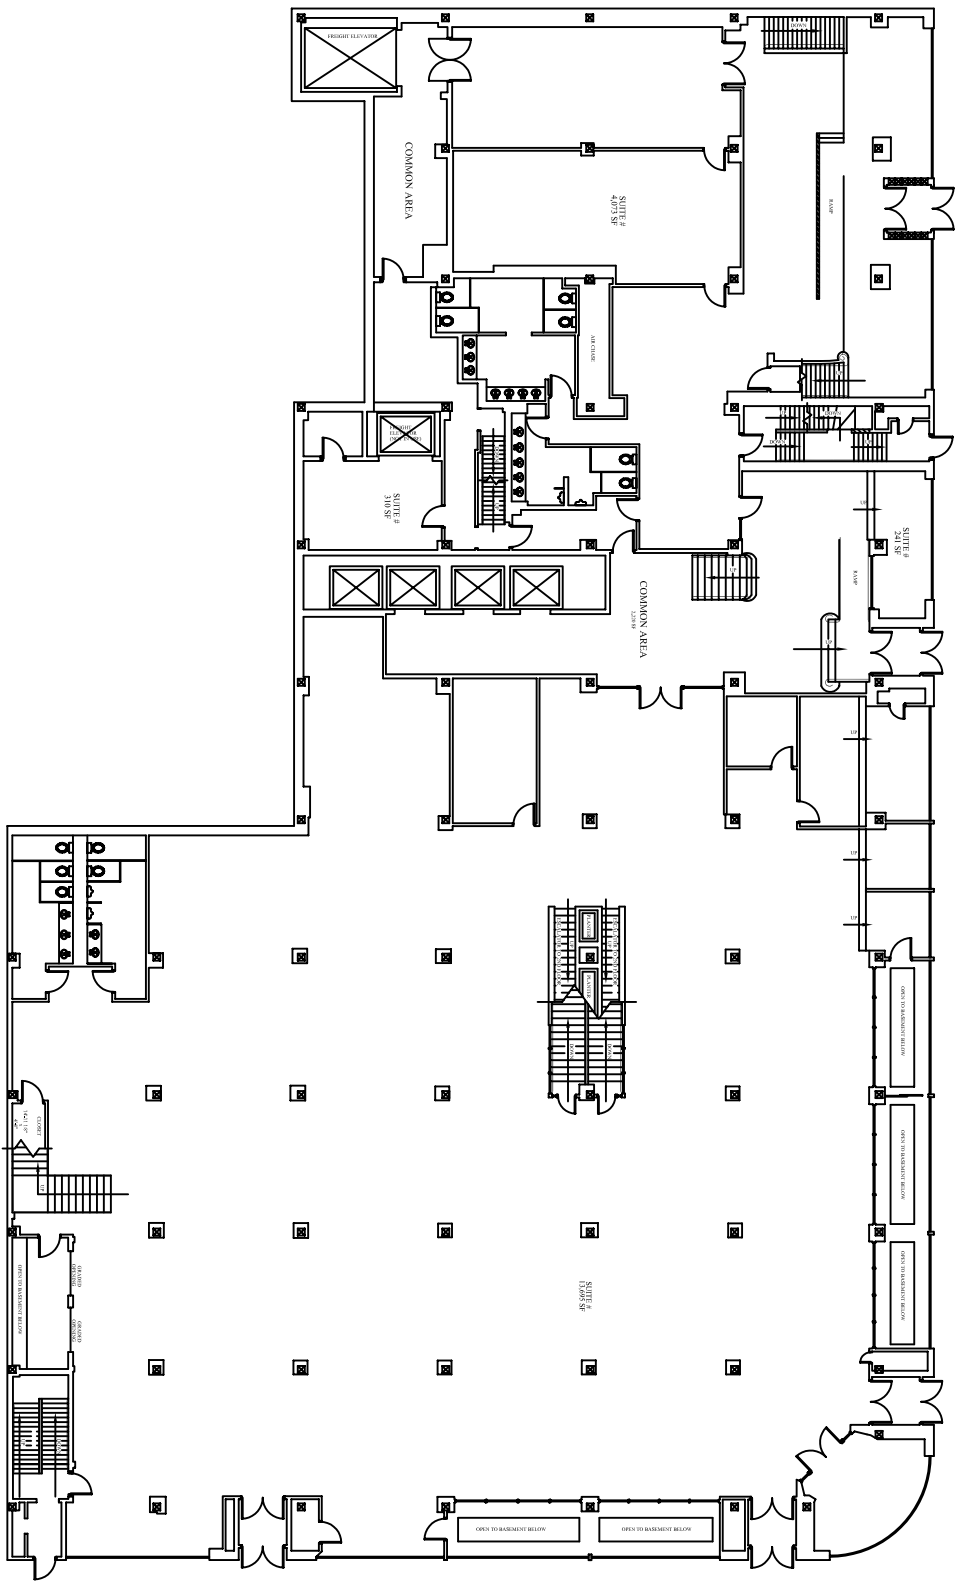

This is an Eyde Company Property - Contact us for more information - 517-351-2480

Knapp's Center First Floor

300 South Washington

Lansing, MI 48933

GROSS FLOOR AREA: 24,035 SF