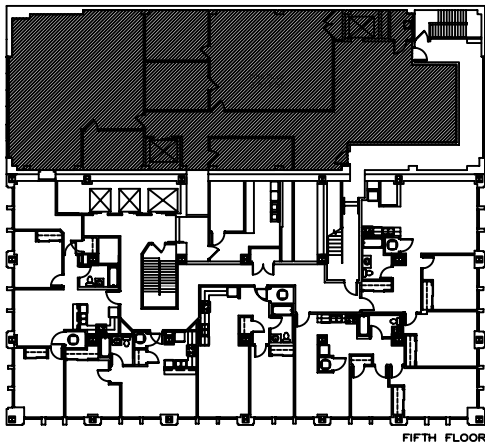

Fifth Floor  
3,817 SF

## ELSAS Building Suite #500

SCALE: NONE

### BUILDING KEY

SCALE: NO SCALE

ELSAS
SUITE #500
243 N. Summit Street Toledo, OH 43604
USEABLE AREA: 3,817 SF* RENTABLE AREA:

\* Square feet measurements subject to change upon site measure