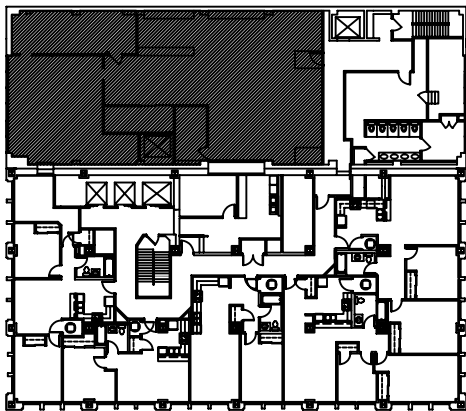

## ELSAS Building Suite #400

SCALE: NONE

### BUILDING KEY

SCALE: NO SCALE

ELSAS
SUITE #400
243 N. Summit Street Toledo, OH 43604
USEABLE AREA: 2,946 SF* RENTABLE AREA:

\* Square feet measurements subject to change upon site measure