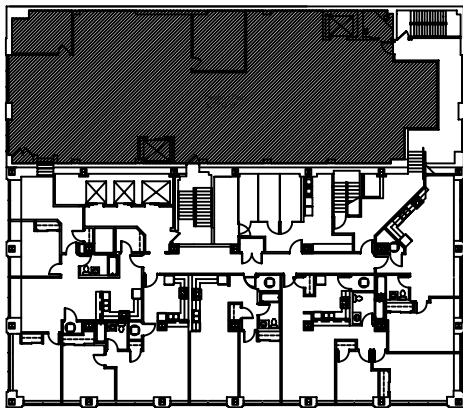

## ELSAS Building Suite #200

SCALE: NONE

### BUILDING KEY

SCALE: NO SCALE

ELSAS

SUITE #200

243 N. Summit Street

Toledo, OH 23604

USEABLE AREA: 3,700 SF\*

RENTABLE AREA:

\* Square feet measurements subject to change upon site measure