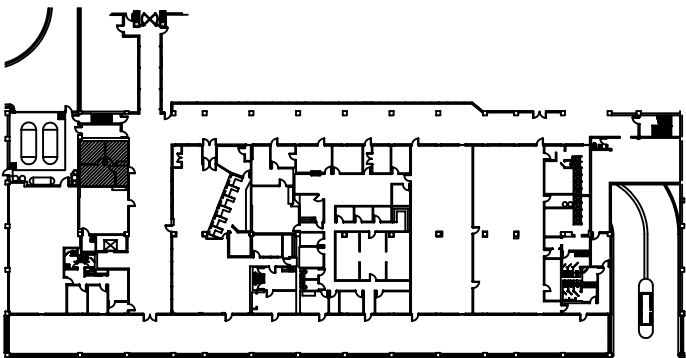

Tower on the Maumee Arcade Suite #G

SCALE: 1/8" = 1'-0"

BUILDING KEY

SCALE: NO SCALE

Tower on the Maumee

SUITE #G

200 N. Saint Claire Street

Toledo, OH 43604

USEABLE AREA: 492 SF*

RENTABLE AREA: 542 SF*

* Square feet measurements subject to change upon site measure