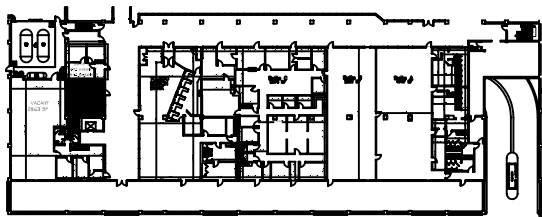

Tower on the Maumee Arcade Suite F

SCALE: 1/8" = 1'-0"

ARCADE 1ST FLOOR PLAN :

Scale: 1/8" = 1'-0"

BUILDING KEY

SCALE: NO SCALE

Tower on the Maumee

Suite F

200 N St. Clair Street

Toledo, OH

USEABLE AREA: 576 SF*

RENTABLE AREA: 634 SF*

* Square feet measurements subject to change upon site measure