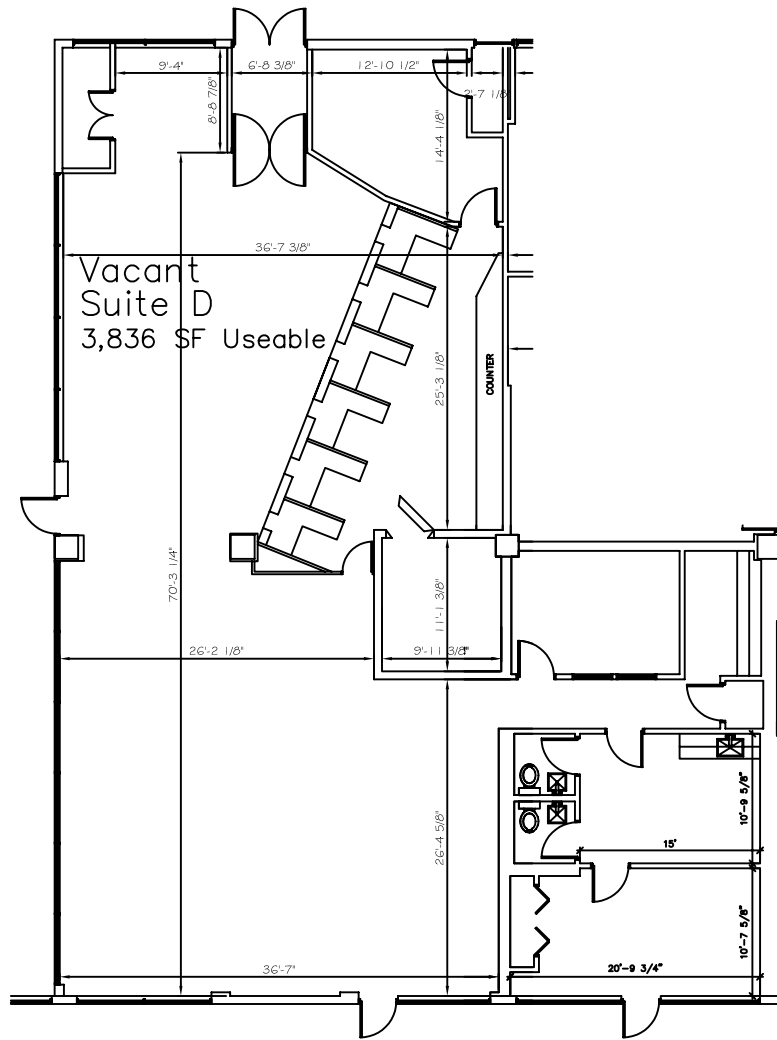

This is an Eyde Company Property - Contact us for more information - 517-351-2480

Tower on the Maumee Arcade Suite #D

SCALE: 1/16" = 1'-0"

BUILDING KEY

SCALE: NO SCALE

Tower on the Maumee

SUITE #D

200 N. Saint Claire Street

Toledo, OH 43604

USEABLE AREA: 3,836 SF*

RENTABLE AREA: 4,220 SF*

* Square feet measurements subject to change upon site measure