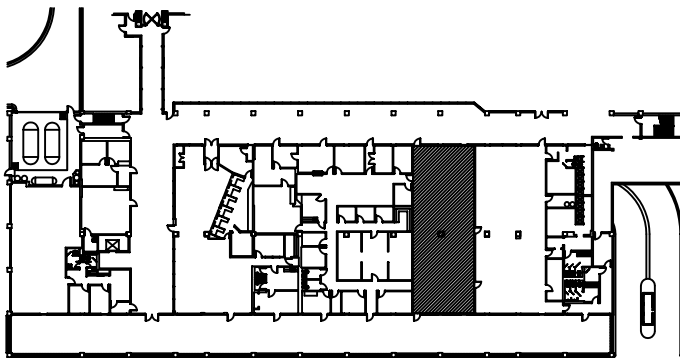

Tower on the Maumee Arcade Suite #B

SCALE: 1/16" = 1'-0"

BUILDING KEY

SCALE: NO SCALE

Tower on the Maumee

SUITE #B

200 N. Saint Claire Street

Toledo, OH 43604

USEABLE AREA: 2,320 SF*

RENTABLE AREA: 2,552 SF*

* Square feet measurements subject to change upon site measure