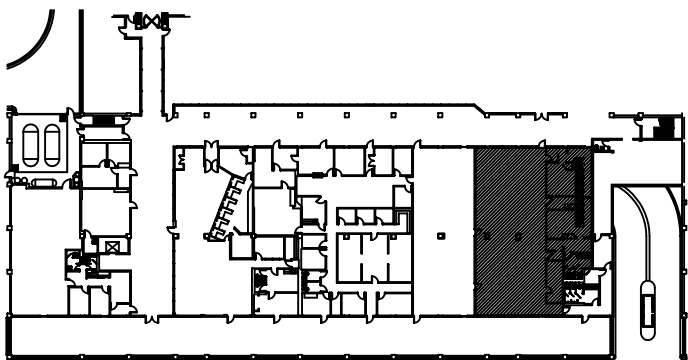

Hatched area not included in suite

Tower on the Maumee Arcade Suite #A

SCALE: 1/16" = 1'-0"

BUILDING KEY

SCALE: NO SCALE

Tower on the Maumee

SUITE #A

200 N. Saint Claire Street

Toledo, OH 43604

USEABLE AREA: 4,095 SF*

RENTABLE AREA: 4,505 SF*

* Square feet measurements subject to change upon site measure