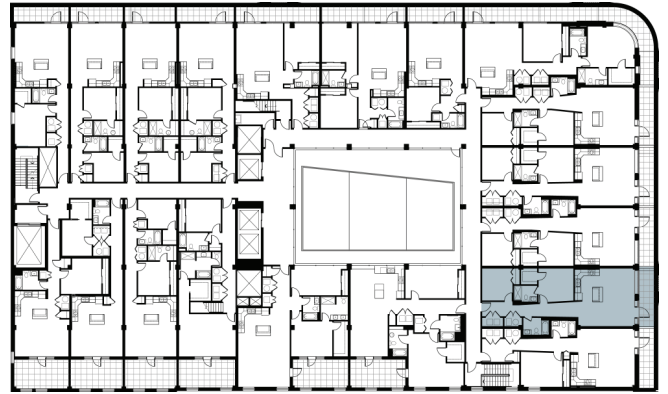

KNAPP'S CENTRE

300 S. WASHINGTON SQUARE
LANSING, MICHIGAN 48933

582

2 Bdrm/2 Bath

Floor 1,104 sf

Patio 105 sf

RESIDENTIAL

5TH FLR