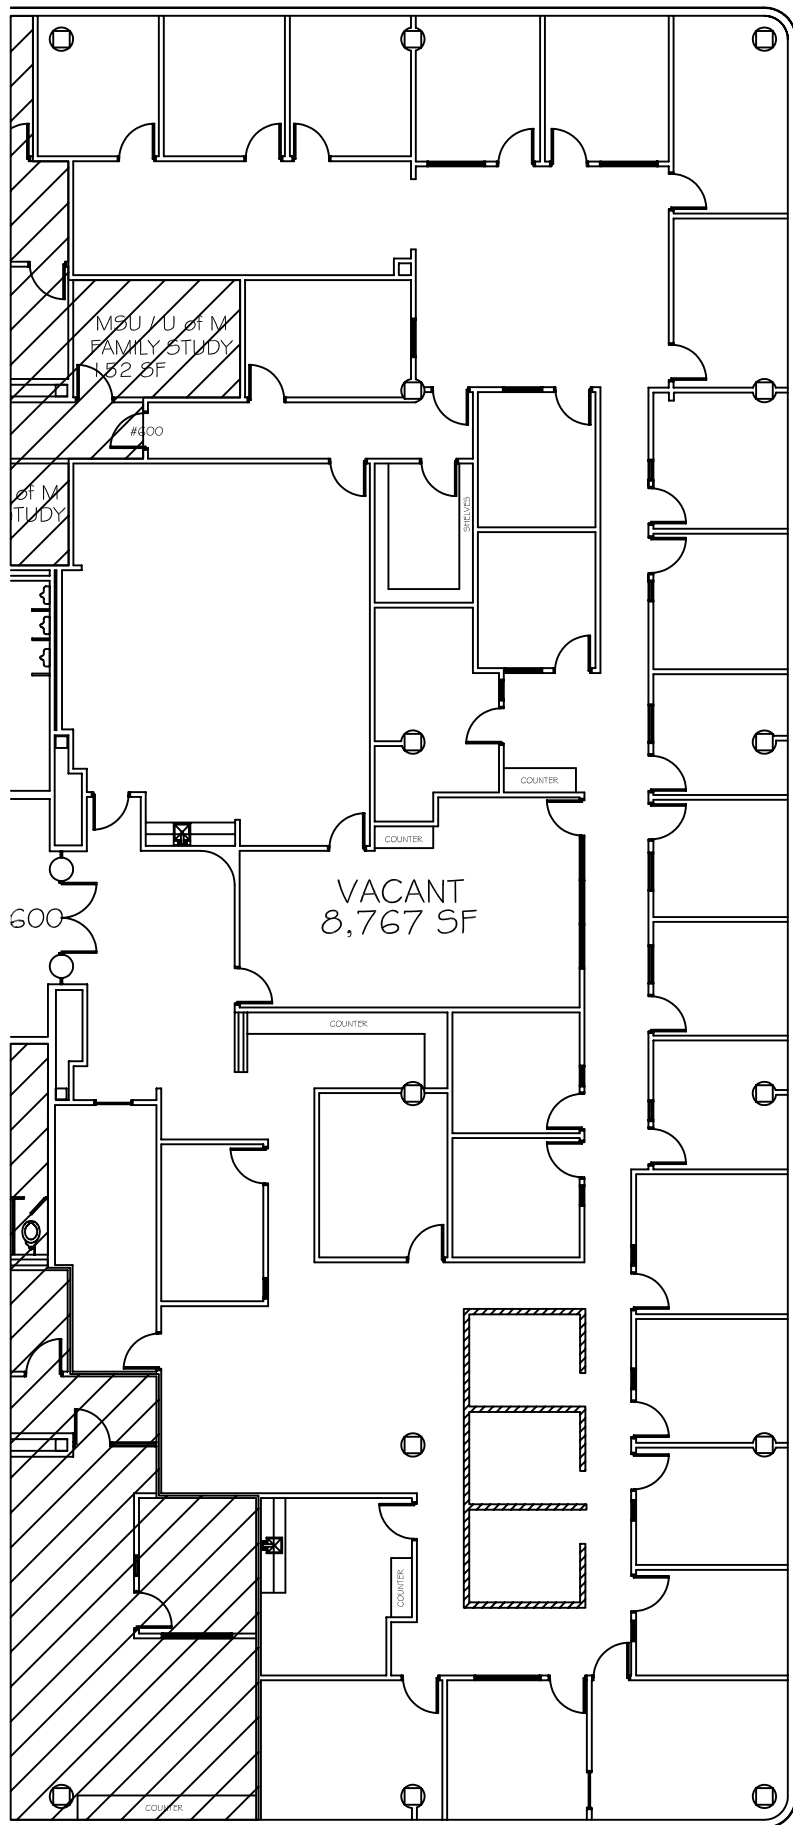

This is an Eyde Company
 Property
 Contact us for more
 information
 517-351-2480

<p>HTRC</p> <p>SUITE #600</p> <p>4660 S. Hagadorn East Lansing, MI 48823</p> <p>USEABLE AREA: 8,767 SF* RENTABLE AREA: 9,644 SF*</p>

 BUILDING KEY
 SCALE: NO SCALE

4660 Hagadorn Suite #600

SCALE: None

* Square feet measurements subject to change upon site measure