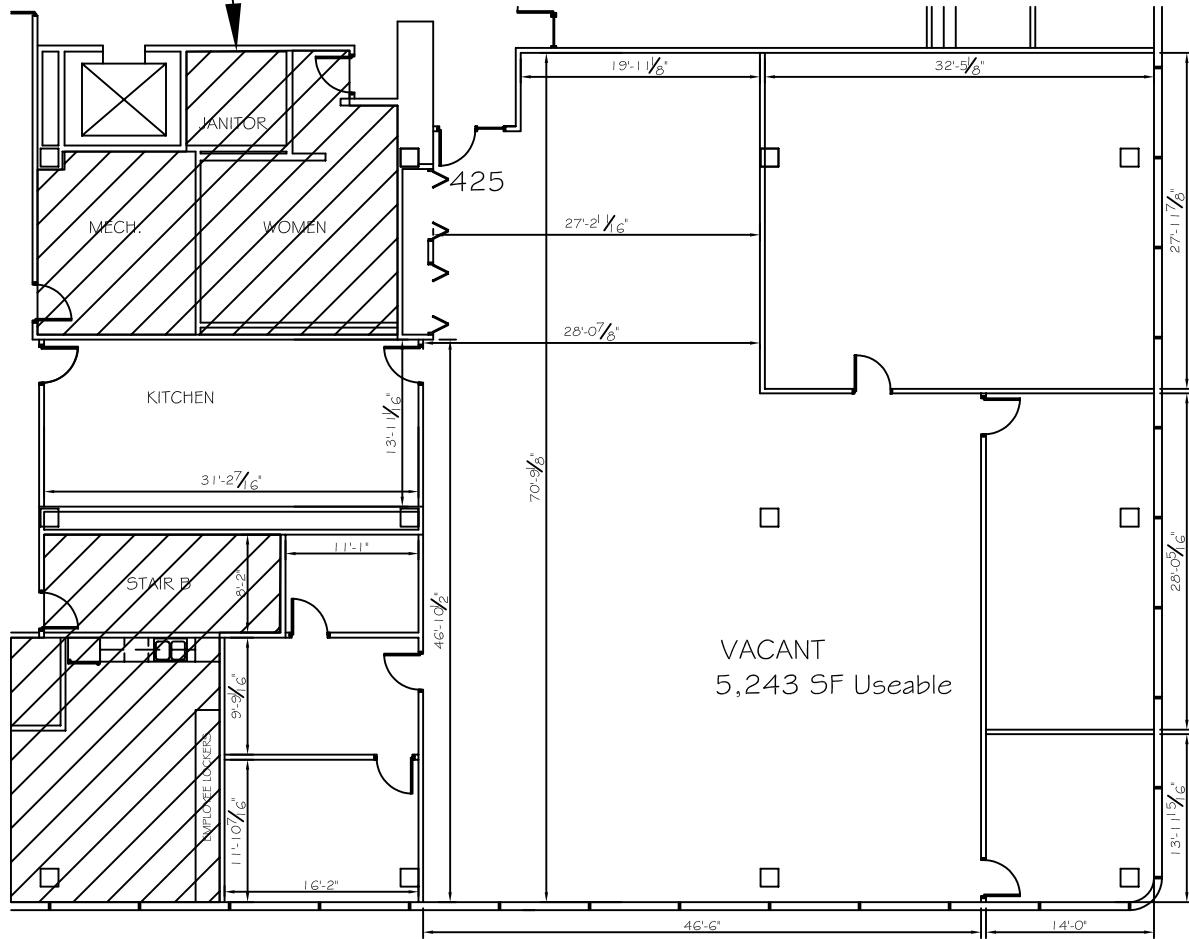

Hatched area
not included
in suite

4660 HTRC Suite #425

SCALE: 1/16" = 1'-0"

BUILDING KEY

SCALE: NO SCALE

4660 HTRC
SUITE #425
4660 S, Hagadorn East Lansing, MI 48823
USEABLE AREA: 5,243 SF*
RENTABLE AREA: 5,767 SF*

* Square feet measurements subject to change upon site measure