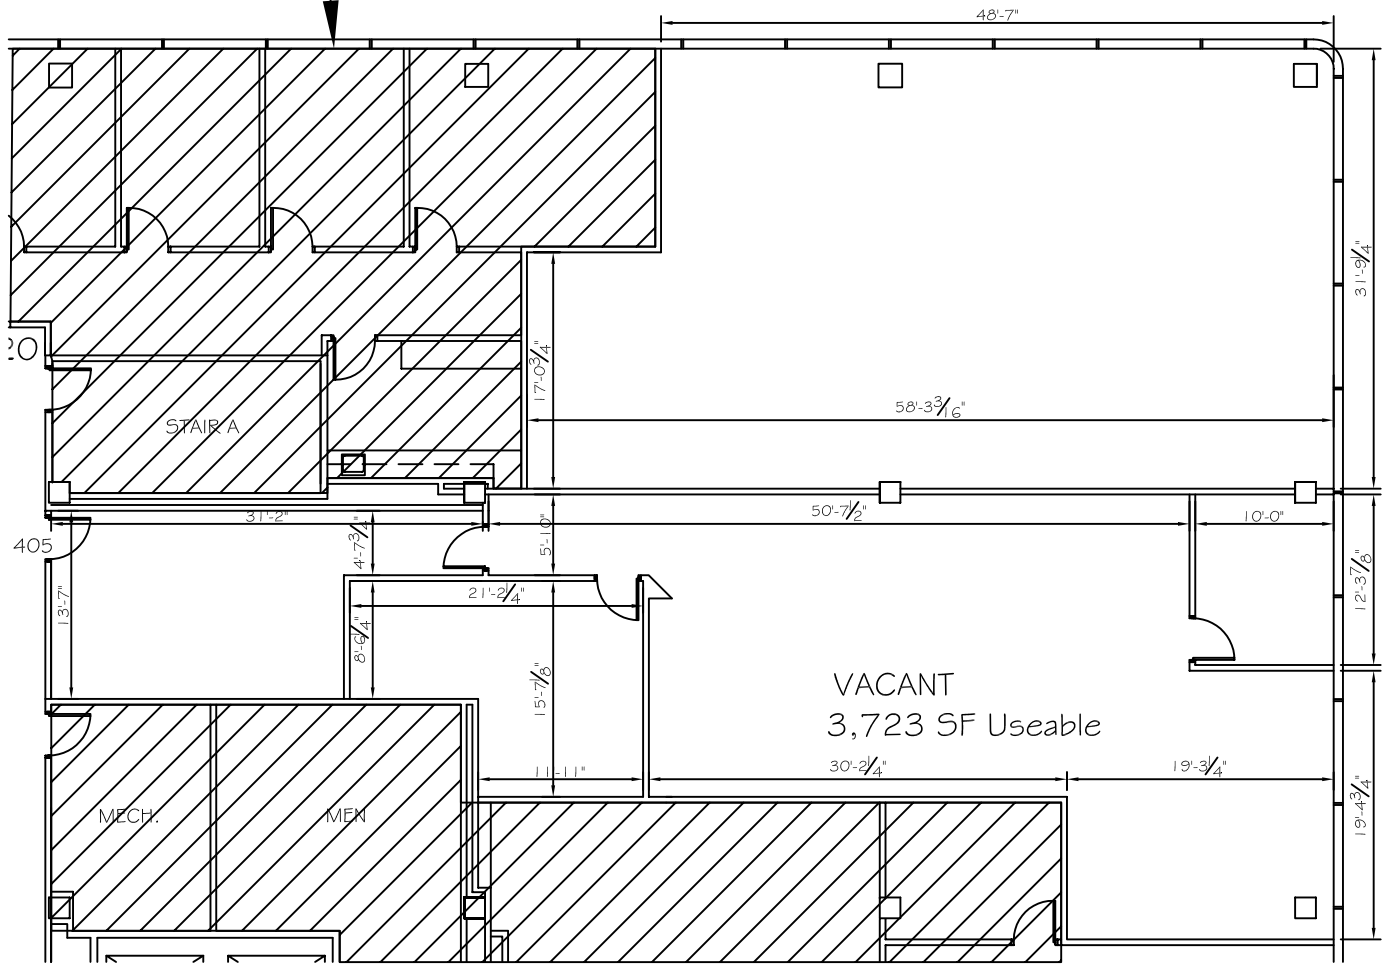

Hatched area  
not included  
in suite

## 4660 HTRC Suite #405

SCALE: NONE

### BUILDING KEY

SCALE: NO SCALE

4660 HTRC
SUITE #405
4660 S, Hagadorn East Lansing, MI 48823
USEABLE AREA: 3,723 SF*
RENTABLE AREA: 4,095 SF*

\* Square feet measurements subject to change upon site measure