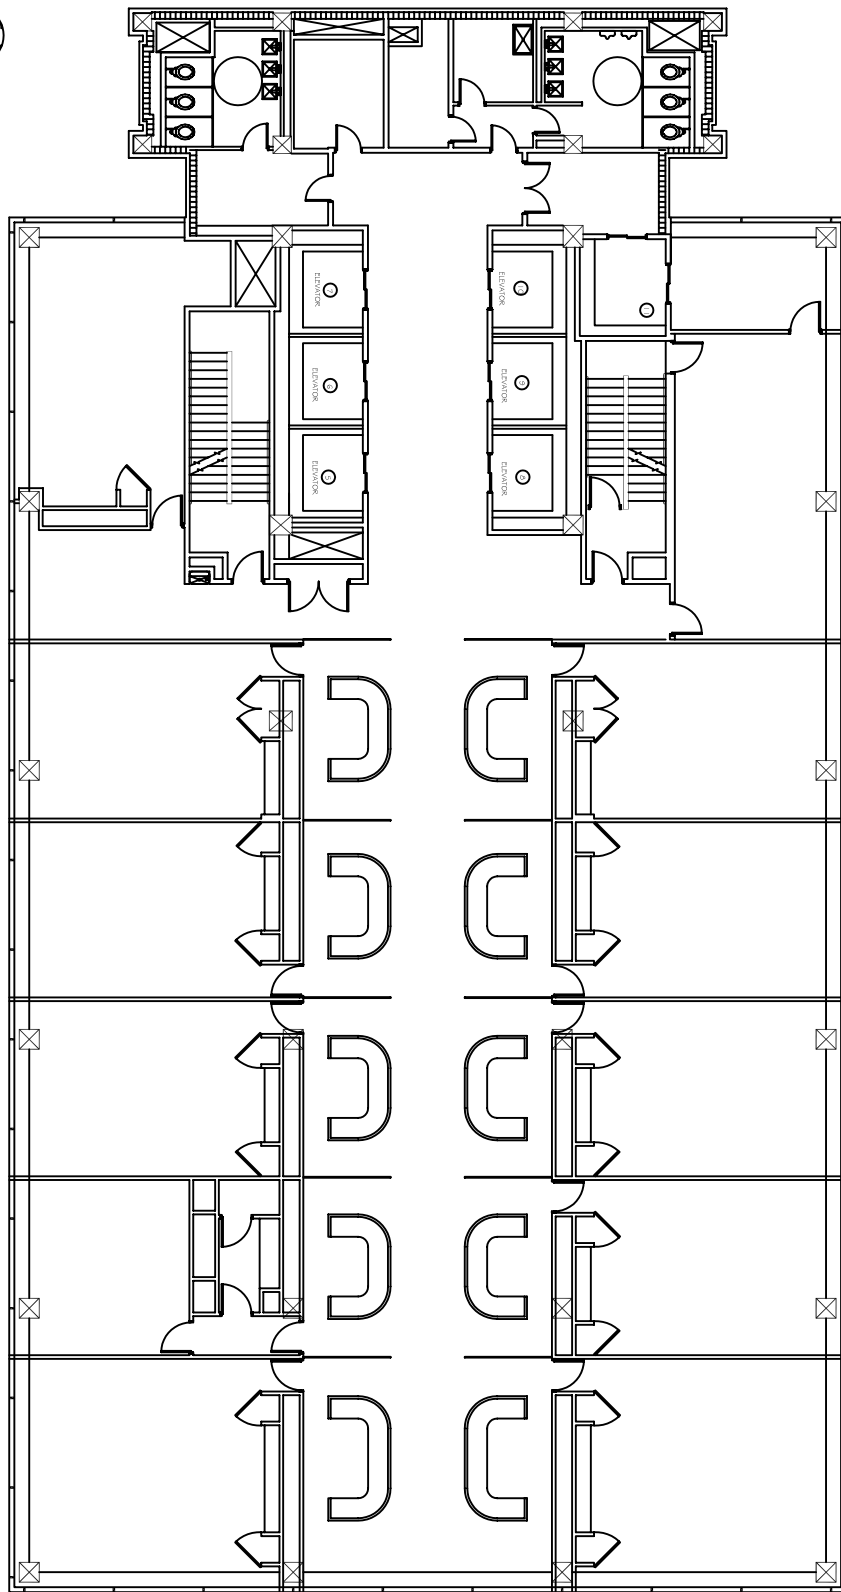

This is an
Eyde Company
Property
Contact us for
more information
517-351-2480

28th Floor

Scale: None

Tower on the Maumee

200 Saint Claire St.
Toledo, OH 43604

GROSS FLOOR AREA: 12,761 SF*

* Square feet measurements subject to change upon site measure