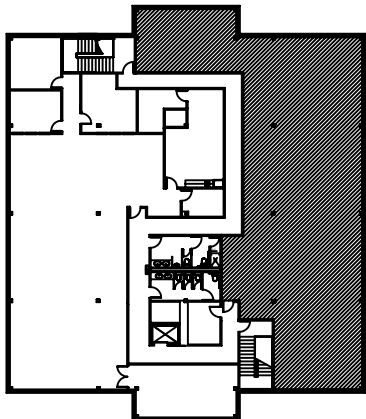

2852 Eyde Parkway Suite #220

SCALE: NONE

BUILDING KEY

SCALE: NO SCALE

Eyde Parkway
SUITE #220
2852 Eyde Parkway
East Lansing, MI 48823
USEABLE AREA: 3,892 SF*
RENTABLE AREA: 4,281 SF*

* Square feet measurements subject to change upon site measure